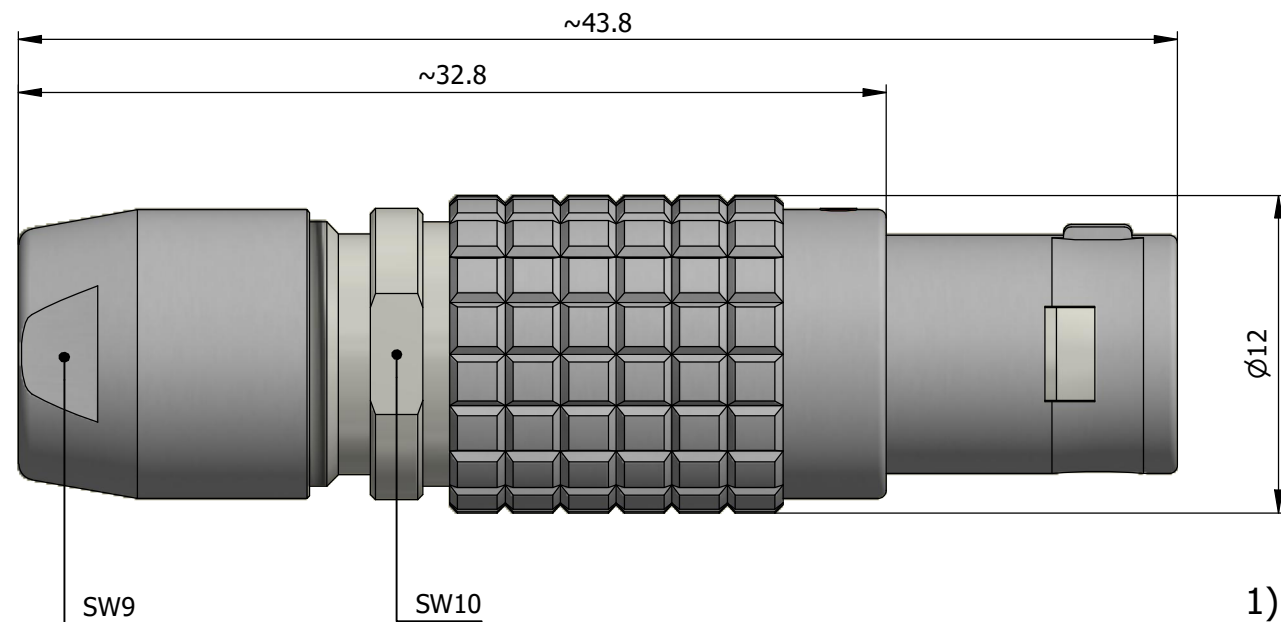

All dimensions are in millimeters (mm)

Alignment Key
Front View

Insert Configuration
Rear View

Note:

1) This picture is generic and for illustrative purposes only, and may show different keying, materials, colour, finish, and contact configuration. Minor shape or feature variations to actual item may be present.

All additional information are documented on the datasheet (See below link or QR Code)
www.lemo.com/pdf/FGB.1B.308.CLAD42.pdf

Model	Alignment Key	Series	Insert Config.	Housing	Insulator	Contact	Collet Type	Cable Ø	Variant
FGB	.1B	.308	.CLAD42						