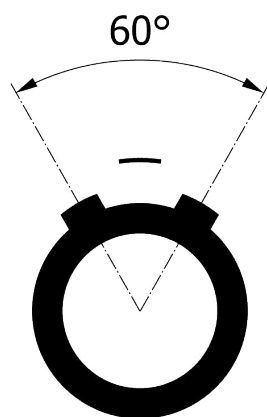

All dimensions are in millimeters (mm)

Alignment Key  
Front View

Insert Configuration  
Rear View

**Note:**

1) This picture is generic and for illustrative purposes only, and may show different keying, materials, colour, finish, and contact configuration. Minor shape or feature variations to actual item may be present.

All additional information are documented on the datasheet (See below link or QR Code)  
[www.lemo.com/pdf/FGB.1B.308.CLAD72.pdf](http://www.lemo.com/pdf/FGB.1B.308.CLAD72.pdf)

Model	Alignment Key	Series	Insert Config.	Housing	Insulator	Contact	Collet Type	Cable Ø	Variant
FGB	.1B	.308	.CLAD72						