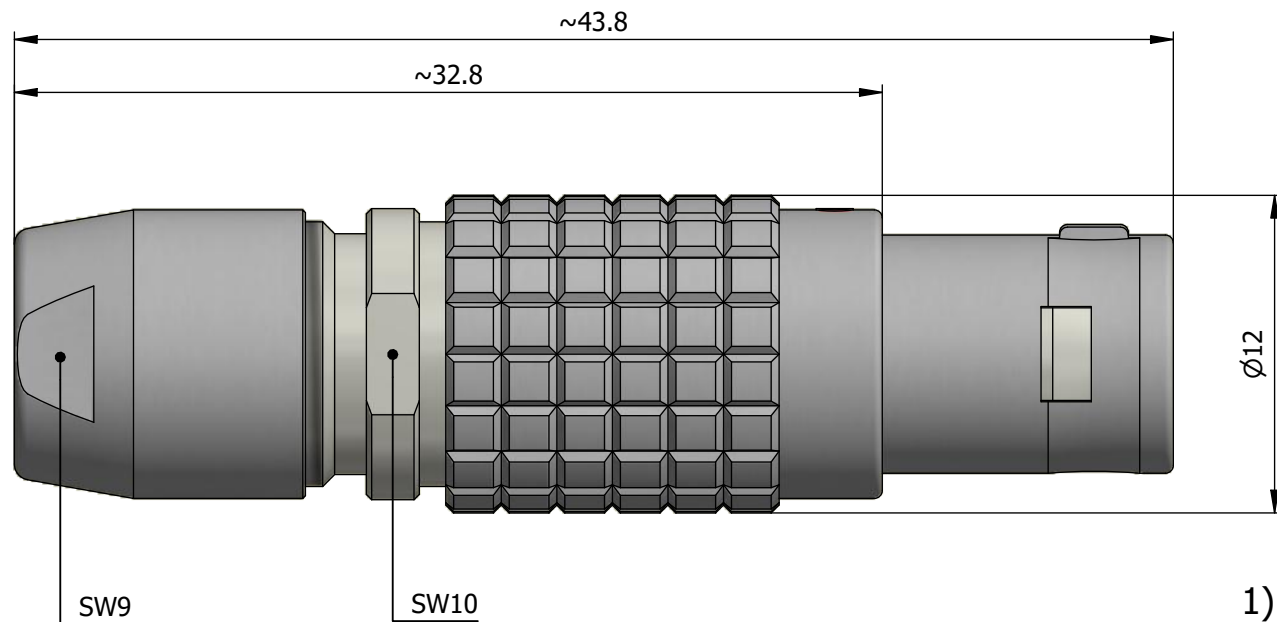

All dimensions are in millimeters (mm)

Alignment Key  
Front View

Insert Configuration  
Rear View

**Note:**

1) This picture is generic and for illustrative purposes only, and may show different keying, materials, colour, finish, and contact configuration. Minor shape or feature variations to actual item may be present.

All additional information are documented on the datasheet (See below link or QR Code)  
[www.lemo.com/pdf/FGB.1B.308.CLAD72.pdf](http://www.lemo.com/pdf/FGB.1B.308.CLAD72.pdf)

Model	Alignment Key	Series	Insert Config.	Housing	Insulator	Contact	Collet Type	Cable Ø	Variant
FGB	.1B	.308	.CLAD72						