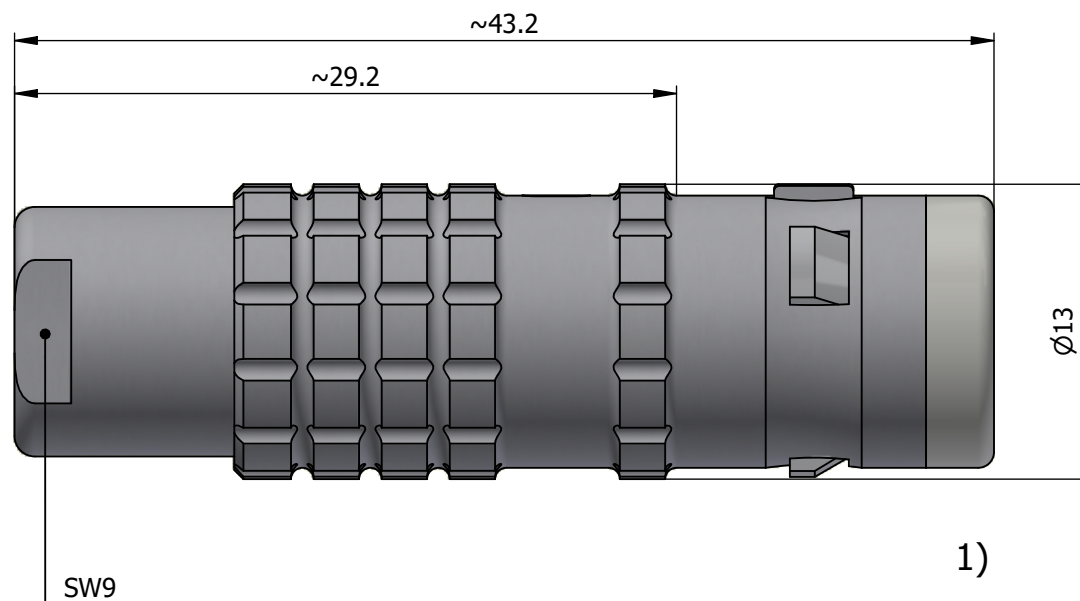

All dimensions are in millimeters (mm)

Alignment Key  
Front View

Insert Configuration  
Rear View

**Note:**

1) This picture is generic and for illustrative purposes only, and may show different keying, materials, colour, finish, and contact configuration. Minor shape or feature variations to actual item may be present.

All additional information are documented on the datasheet (See below link or QR Code)  
[www.lemo.com/pdf/FGB.1K.304.CLAC50.pdf](http://www.lemo.com/pdf/FGB.1K.304.CLAC50.pdf)

Model	Alignment Key	Series	Insert Config.	Housing	Insulator	Contact	Collet Type	Cable Ø	Variant
FGB	.1K	.304	.CLAC50						