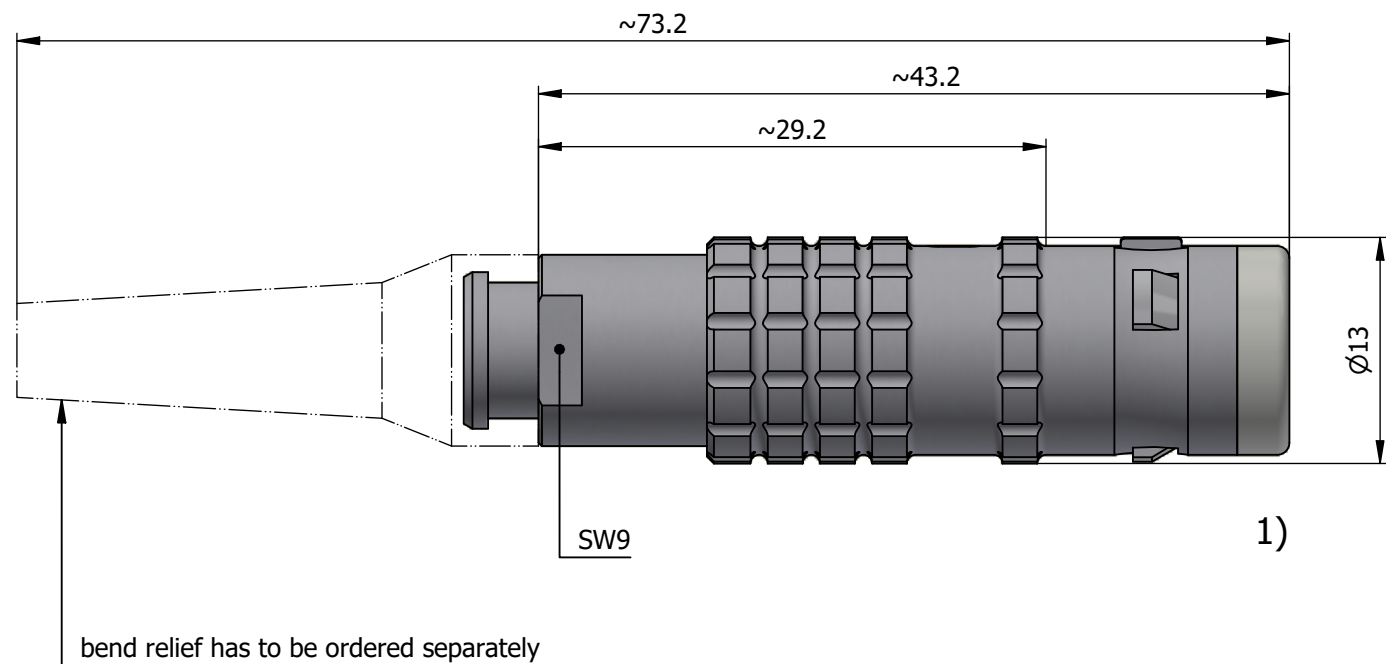

All dimensions are in millimeters (mm)

Alignment Key  
Front View

Insert Configuration  
Rear View

**Note:**

1) This picture is generic and for illustrative purposes only, and may show different keying, materials, colour, finish, and contact configuration. Minor shape or feature variations to actual item may be present.

All additional information are documented on the datasheet (See below link or QR Code)  
[www.lemo.com/pdf/FGB.1K.304.CYCC30Z.pdf](http://www.lemo.com/pdf/FGB.1K.304.CYCC30Z.pdf)

Model	Alignment Key	Series	Insert Config.	Housing	Insulator	Contact	Collet Type	Cable Ø	Variant
FGB	.1K	.304	.CYCC	30Z					