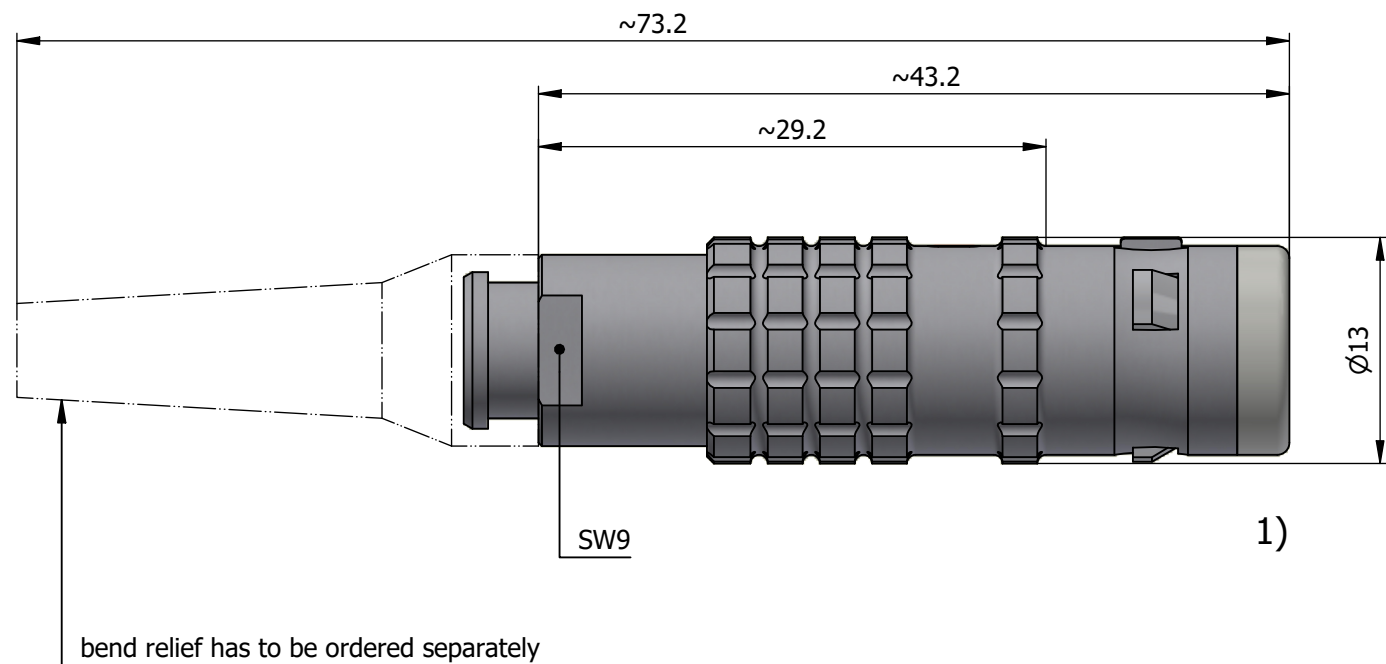

All dimensions are in millimeters (mm)

Alignment Key  
Front View

Insert Configuration  
Rear View

**Note:**

1) This picture is generic and for illustrative purposes only, and may show different keying, materials, colour, finish, and contact configuration. Minor shape or feature variations to actual item may be present.

All additional information are documented on the datasheet (See below link or QR Code)  
[www.lemo.com/pdf/FGB.1K.304.CYCC60Z.pdf](http://www.lemo.com/pdf/FGB.1K.304.CYCC60Z.pdf)

Model	Alignment Key	Series	Insert Config.	Housing	Insulator	Contact	Collet Type	Cable Ø	Variant
FGB	.1K	.304	.CYCC60Z						