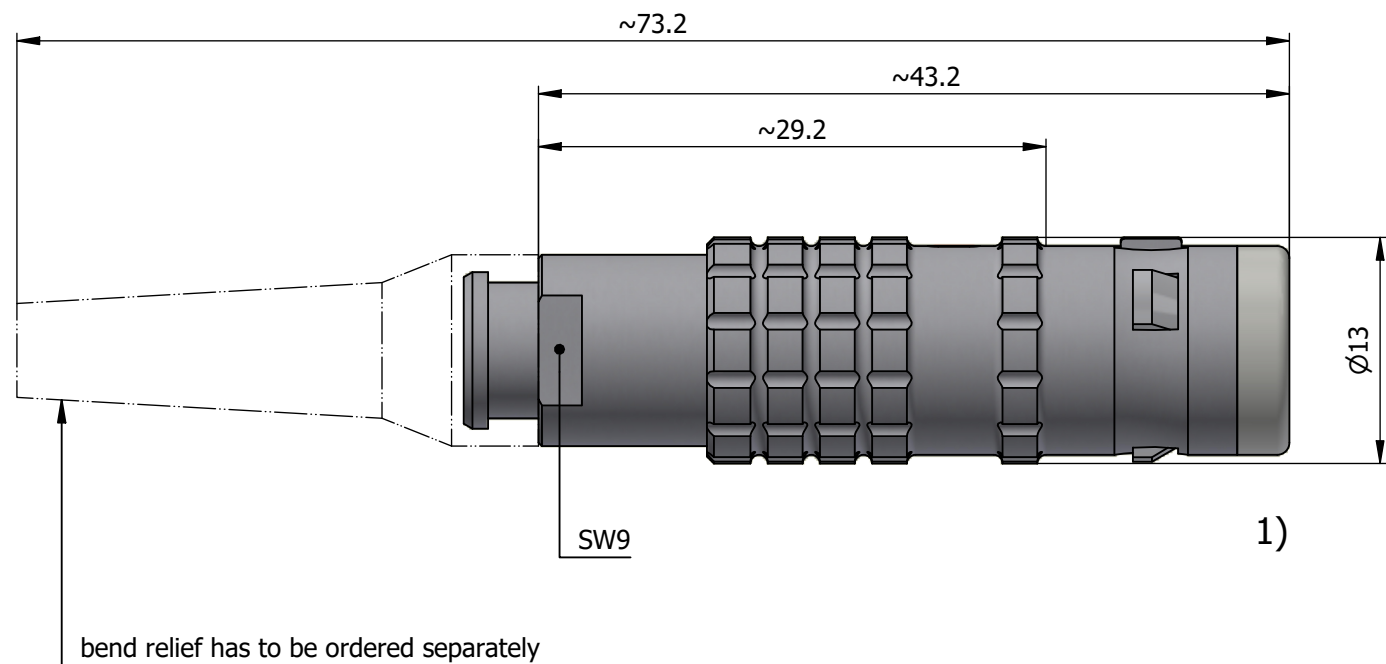

All dimensions are in millimeters (mm)

Alignment Key
Front View

Insert Configuration
Rear View

Note:

1) This picture is generic and for illustrative purposes only, and may show different keying, materials, colour, finish, and contact configuration. Minor shape or feature variations to actual item may be present.

All additional information are documented on the datasheet (See below link or QR Code)
www.lemo.com/pdf/FGB.1K.305.CYCC65Z.pdf

Model	Alignment Key	Series	Insert Config.	Housing	Insulator	Contact	Collet Type	Cable Ø	Variant
FGB	.1K	.305	.CYCC65Z						