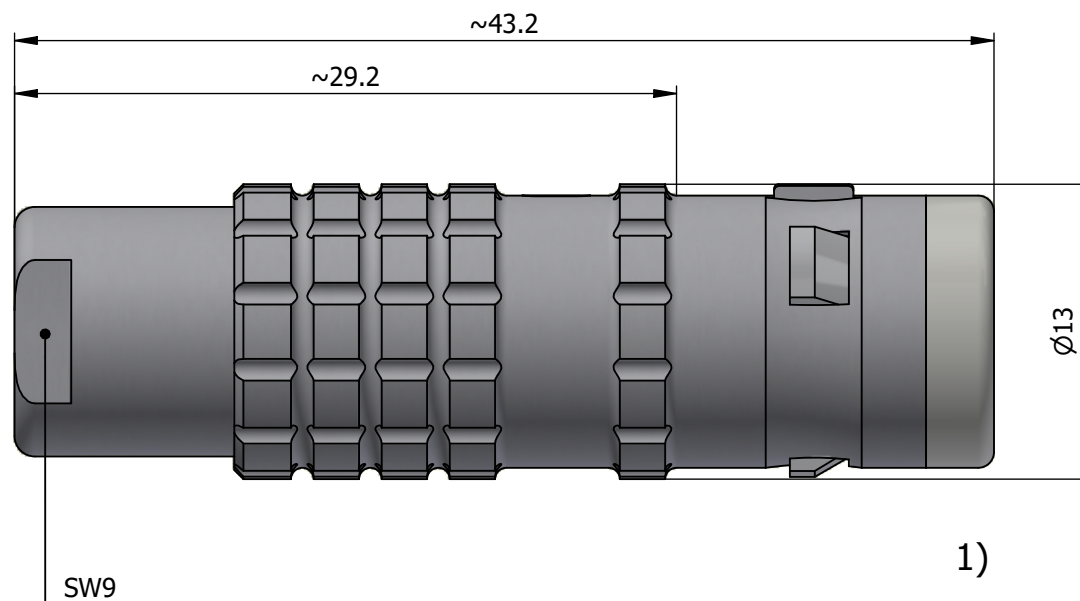

All dimensions are in millimeters (mm)

Alignment Key
Front View

Insert Configuration
Rear View

Note:

1) This picture is generic and for illustrative purposes only, and may show different keying, materials, colour, finish, and contact configuration. Minor shape or feature variations to actual item may be present.

All additional information are documented on the datasheet (See below link or QR Code)
www.lemo.com/pdf/FGB.1K.306.CLAC65.pdf

Model	Alignment Key	Series	Insert Config.	Housing	Insulator	Contact	Collet Type	Cable Ø	Variant
FGB	.1K	.306	.CLAC65						