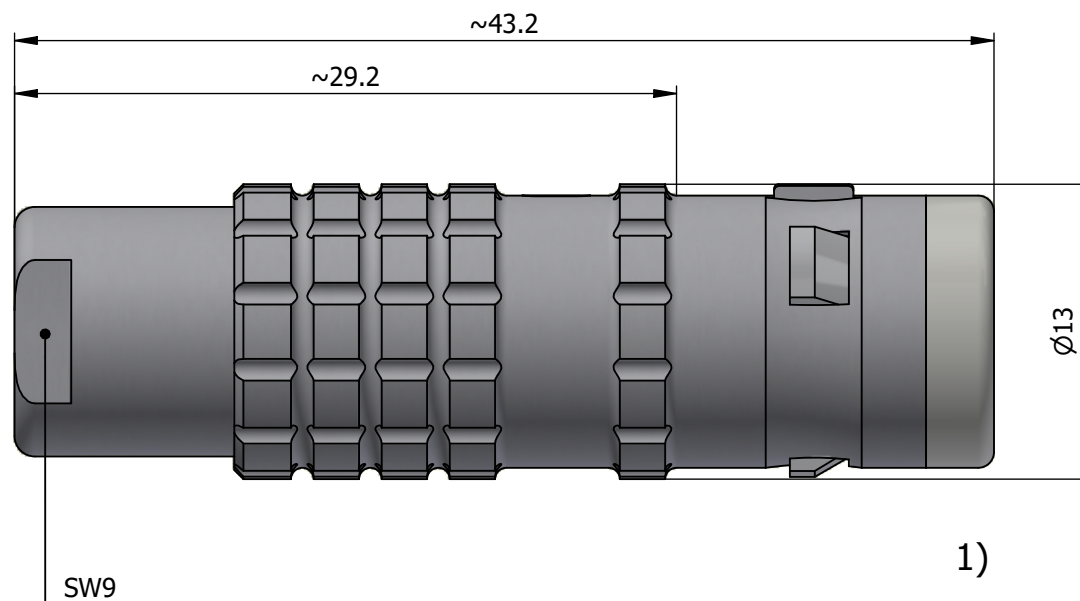

All dimensions are in millimeters (mm)

Alignment Key
Front View

Insert Configuration
Rear View

Note:

1) This picture is generic and for illustrative purposes only, and may show different keying, materials, colour, finish, and contact configuration. Minor shape or feature variations to actual item may be present.

All additional information are documented on the datasheet (See below link or QR Code)
www.lemo.com/pdf/FGB.1K.307.CLAC55.pdf

Model	Alignment Key	Series	Insert Config.	Housing	Insulator	Contact	Collet Type	Cable Ø	Variant
FGB	.1K	.307	.CLAC55						