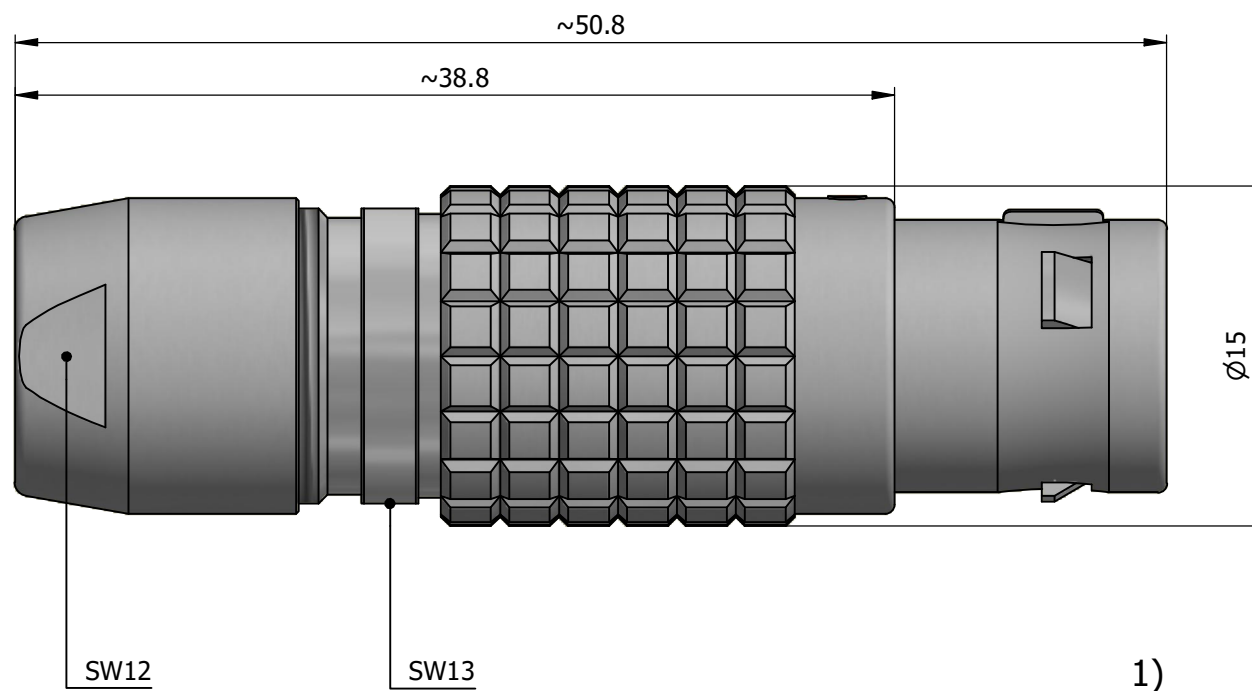

All dimensions are in millimeters (mm)

Alignment Key
Front View

Insert Configuration
Rear View

Note:

1) This picture is generic and for illustrative purposes only, and may show different keying, materials, colour, finish, and contact configuration. Minor shape or feature variations to actual item may be present.

All additional information are documented on the datasheet (See below link or QR Code)
www.lemo.com/pdf/FGB.2B.306.CLAD82.pdf

Model	Alignment Key	Series	Insert Config.	Housing	Insulator	Contact	Collet Type	Cable Ø	Variant
FGB	.2B	.306	.CLAD82						