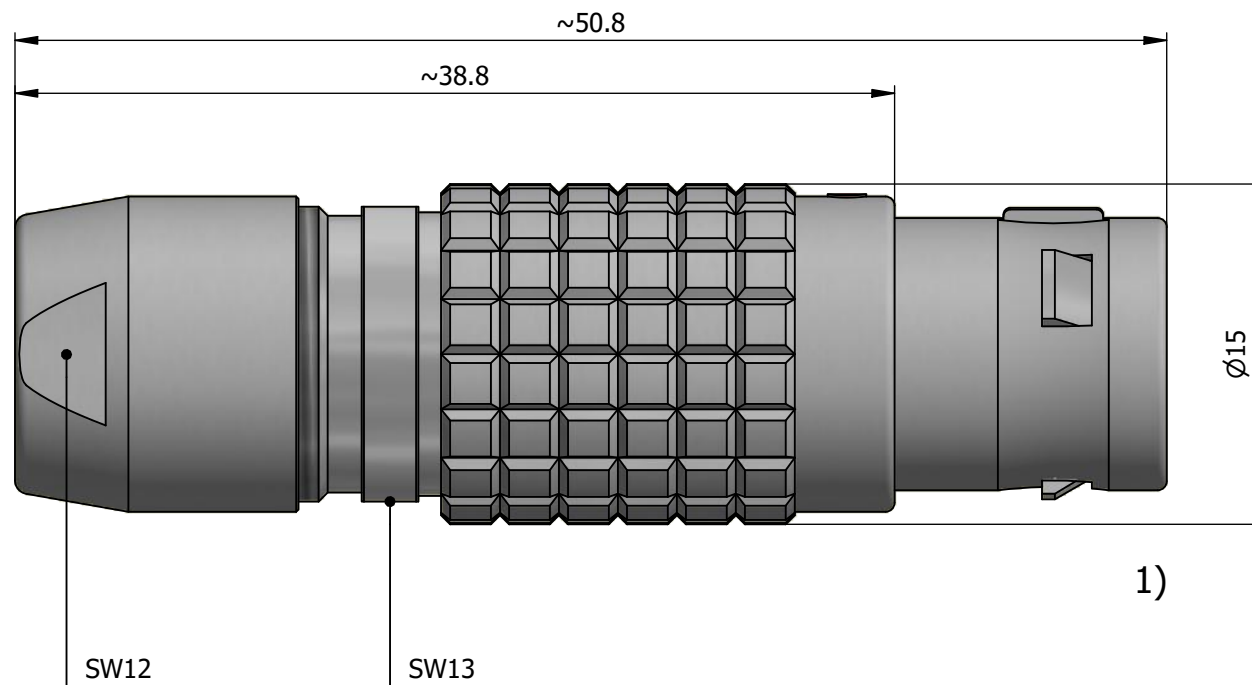

All dimensions are in millimeters (mm)

Alignment Key
Front View

Insert Configuration
Rear View

Note:

1) This picture is generic and for illustrative purposes only, and may show different keying, materials, colour, finish, and contact configuration. Minor shape or feature variations to actual item may be present.

All additional information are documented on the datasheet (See below link or QR Code)
www.lemo.com/pdf/FGB.2B.316.CLAD62.pdf

Model	Alignment Key	Series	Insert Config.	Housing	Insulator	Contact	Collet Type	Cable Ø	Variant
FGB	.2B	.316	.CLAD62						