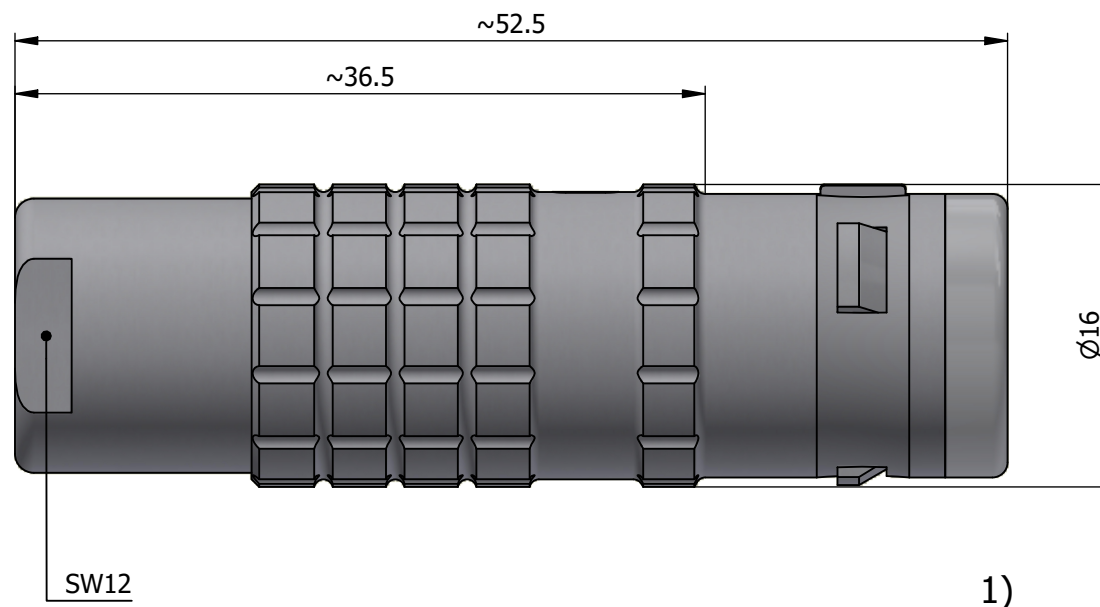

All dimensions are in millimeters (mm)

Alignment Key
Front View

Insert Configuration
Rear View

Note:

1) This picture is generic and for illustrative purposes only, and may show different keying, materials, colour, finish, and contact configuration. Minor shape or feature variations to actual item may be present.

All additional information are documented on the datasheet (See below link or QR Code)
www.lemo.com/pdf/FGB.2K.316.CLAC85.pdf

Model	Alignment Key	Series	Insert Config.	Housing	Insulator	Contact	Collet Type	Cable Ø	Variant
FGB	.2K	.316	.CLAC85						