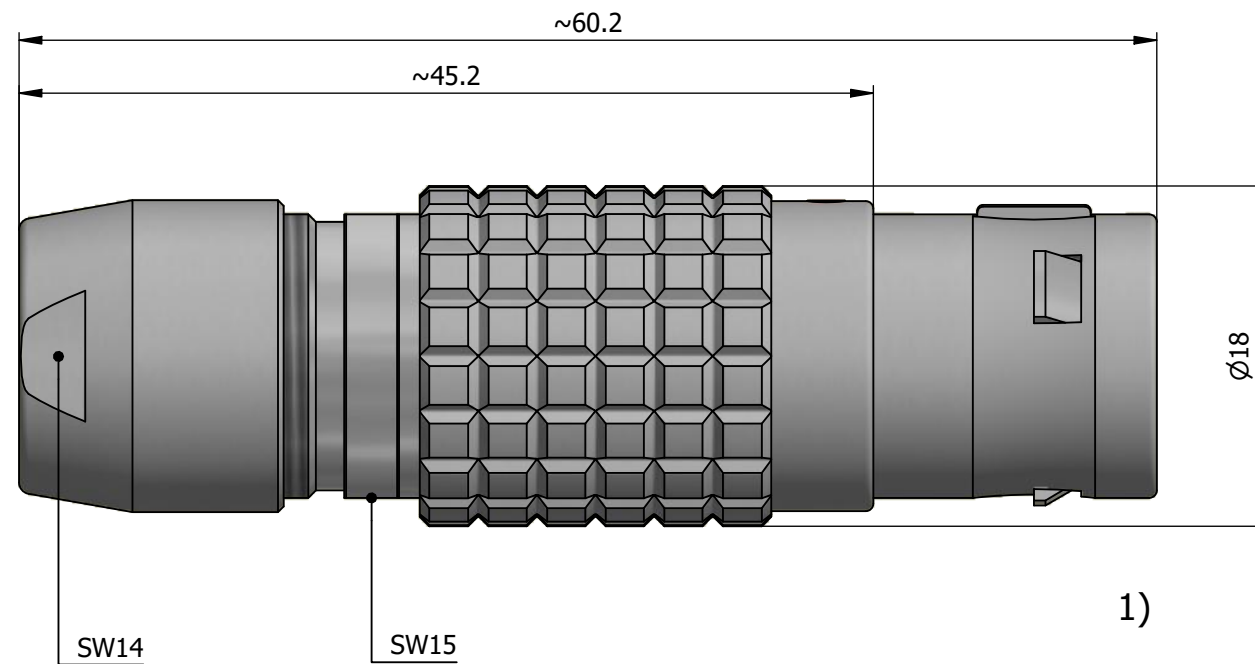

All dimensions are in millimeters (mm)

Alignment Key  
Front View

Insert Configuration  
Rear View

**Note:**

1) This picture is generic and for illustrative purposes only, and may show different keying, materials, colour, finish, and contact configuration. Minor shape or feature variations to actual item may be present.

All additional information are documented on the datasheet (See below link or QR Code)  
[www.lemo.com/pdf/FGB.3B.330.CLAD12.pdf](http://www.lemo.com/pdf/FGB.3B.330.CLAD12.pdf)

Model	Alignment Key	Series	Insert Config.	Housing	Insulator	Contact	Collet Type	Cable Ø	Variant
FGB		3B					CLAD	12	