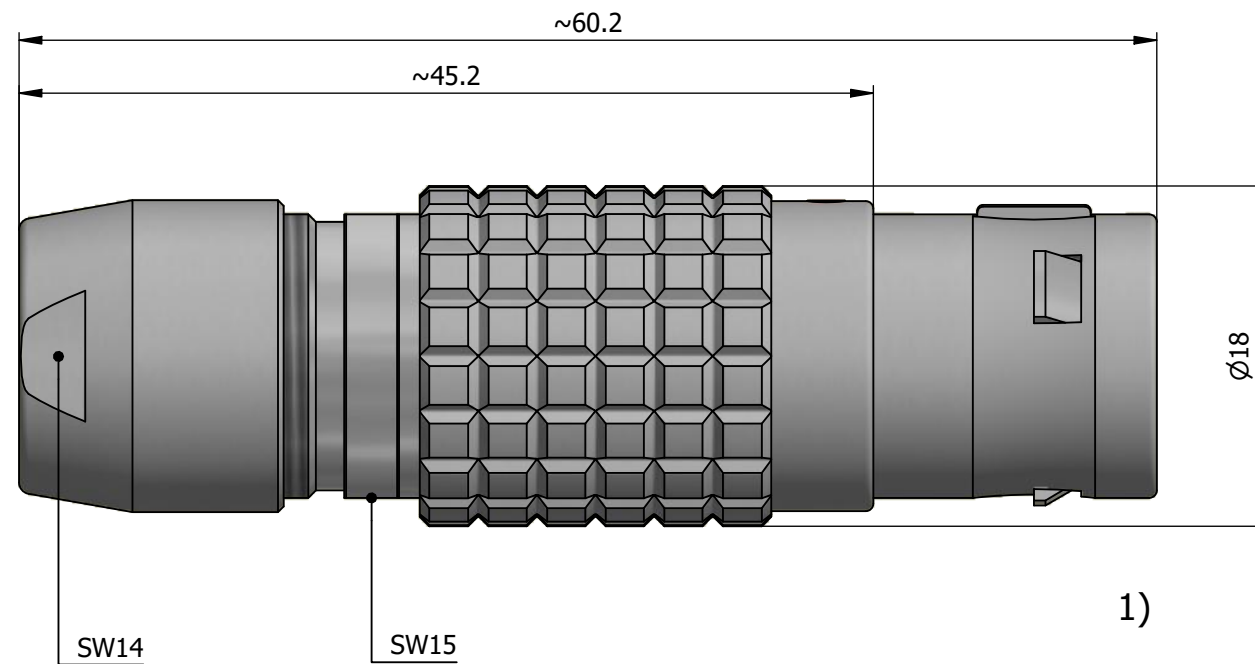

All dimensions are in millimeters (mm)

Alignment Key
Front View

Insert Configuration
Rear View

Note:

1) This picture is generic and for illustrative purposes only, and may show different keying, materials, colour, finish, and contact configuration. Minor shape or feature variations to actual item may be present.

All additional information are documented on the datasheet (See below link or QR Code)
www.lemo.com/pdf/FGB.3B.330.CNAD12.pdf

Model	Alignment Key	Series	Insert Config.	Housing	Insulator	Contact	Collet Type	Cable Ø	Variant
FGB	.3B	.330	.CNAD12						