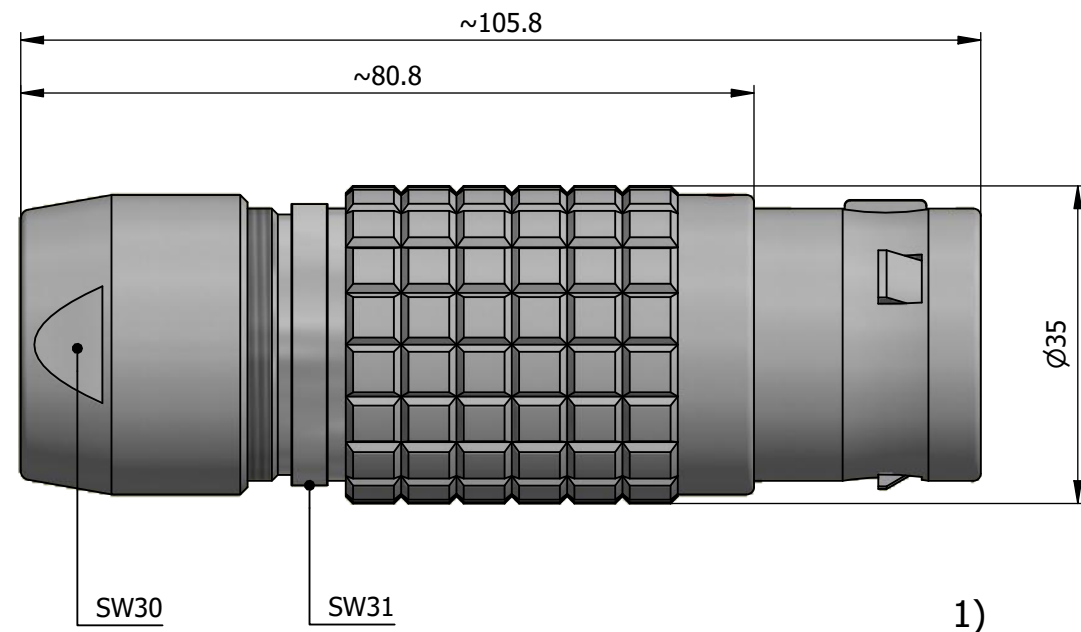

All dimensions are in millimeters (mm)

Alignment Key  
Front View

Insert Configuration  
Rear View

**Note:**

1) This picture is generic and for illustrative purposes only, and may show different keying, materials, colour, finish, and contact configuration. Minor shape or feature variations to actual item may be present.

All additional information are documented on the datasheet (See below link or QR Code)  
[www.lemo.com/pdf/FGB.5B.350.CYCD19.pdf](http://www.lemo.com/pdf/FGB.5B.350.CYCD19.pdf)

Model	Alignment Key	Series	Insert Config.	Housing	Insulator	Contact	Collet Type	Cable Ø	Variant
FGB		5B						350	CYCD19