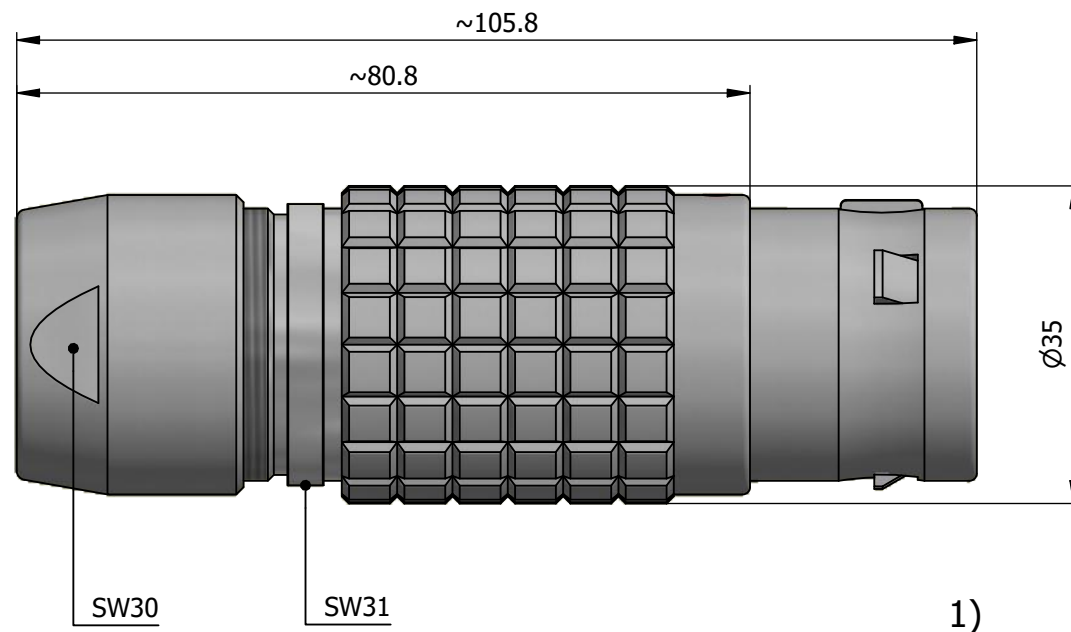

All dimensions are in millimeters (mm)

Alignment Key  
Front View

Insert Configuration  
Rear View

**Note:**

1) This picture is generic and for illustrative purposes only, and may show different keying, materials, colour, finish, and contact configuration. Minor shape or feature variations to actual item may be present.

All additional information are documented on the datasheet (See below link or QR Code)  
[www.lemo.com/pdf/FGB.5B.350.CYCD21.pdf](http://www.lemo.com/pdf/FGB.5B.350.CYCD21.pdf)

Model	Alignment Key	Series	Insert Config.	Housing	Insulator	Contact	Collet Type	Cable Ø	Variant
FGB		5B						350	CYCD21