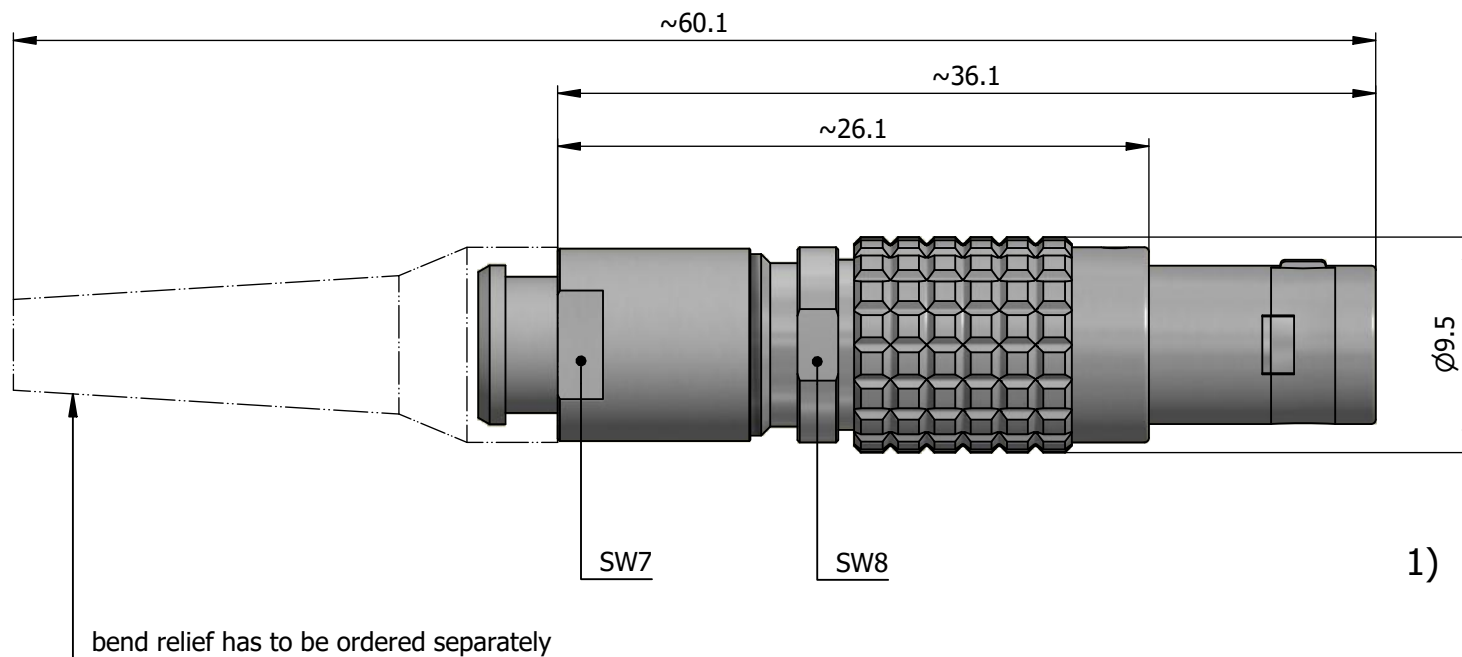

All dimensions are in millimeters (mm)

**Note:**

1) This picture is generic and for illustrative purposes only, and may show different keying, materials, colour, finish, and contact configuration. Minor shape or feature variations to actual item may be present.

All additional information are documented on the datasheet (See below link or QR Code)  
[www.lemo.com/pdf/FGC.0B.303.CLAD42Z.pdf](http://www.lemo.com/pdf/FGC.0B.303.CLAD42Z.pdf)

Model	Alignment Key	Series	Insert Config.	Housing	Insulator	Contact	Collet Type	Cable Ø	Variant
FGC	.0B	.303	.CLAD42Z						