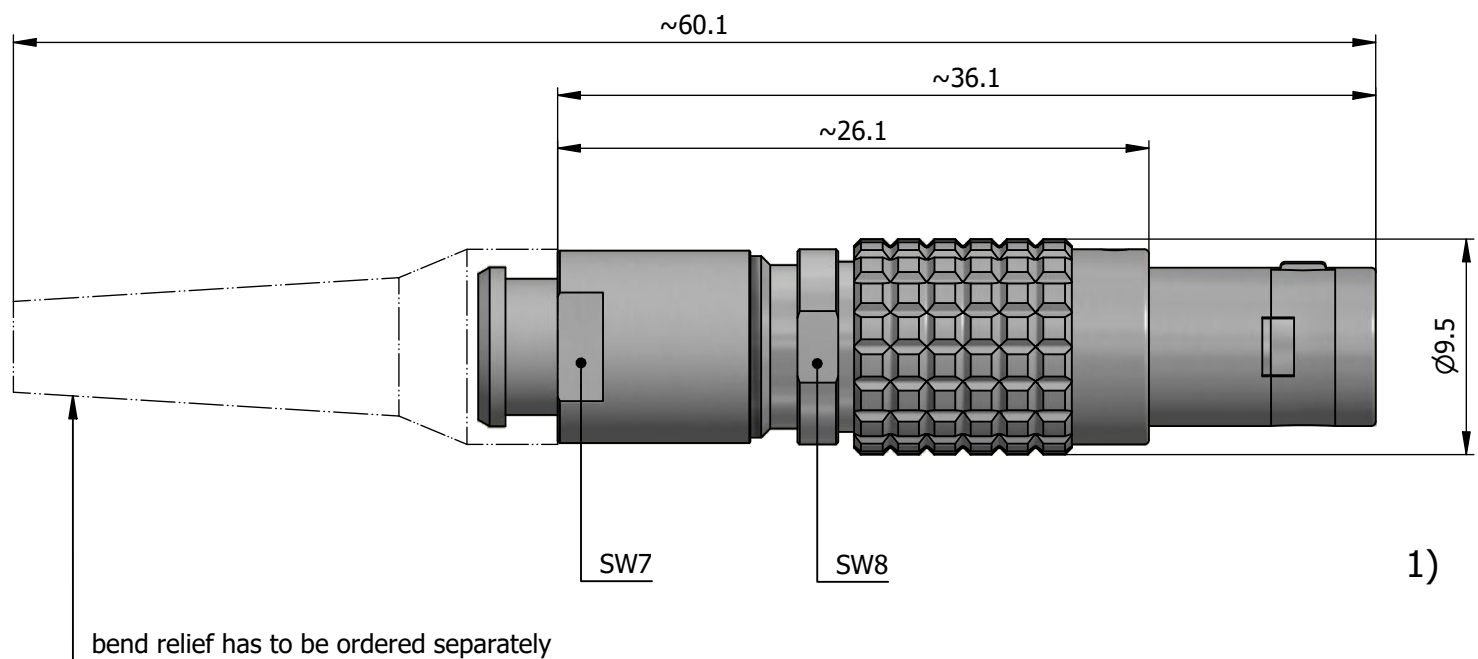

All dimensions are in millimeters (mm)

Note:

1) This picture is generic and for illustrative purposes only, and may show different keying, materials, colour, finish, and contact configuration. Minor shape or feature variations to actual item may be present.

All additional information are documented on the datasheet (See below link or QR Code)
www.lemo.com/pdf/FGC.0B.303.CLAD52Z.pdf

Model	Alignment Key	Series	Insert Config.	Housing	Insulator	Contact	Collet Type	Cable Ø	Variant
FGC	.0B	.303	.CLAD52Z						