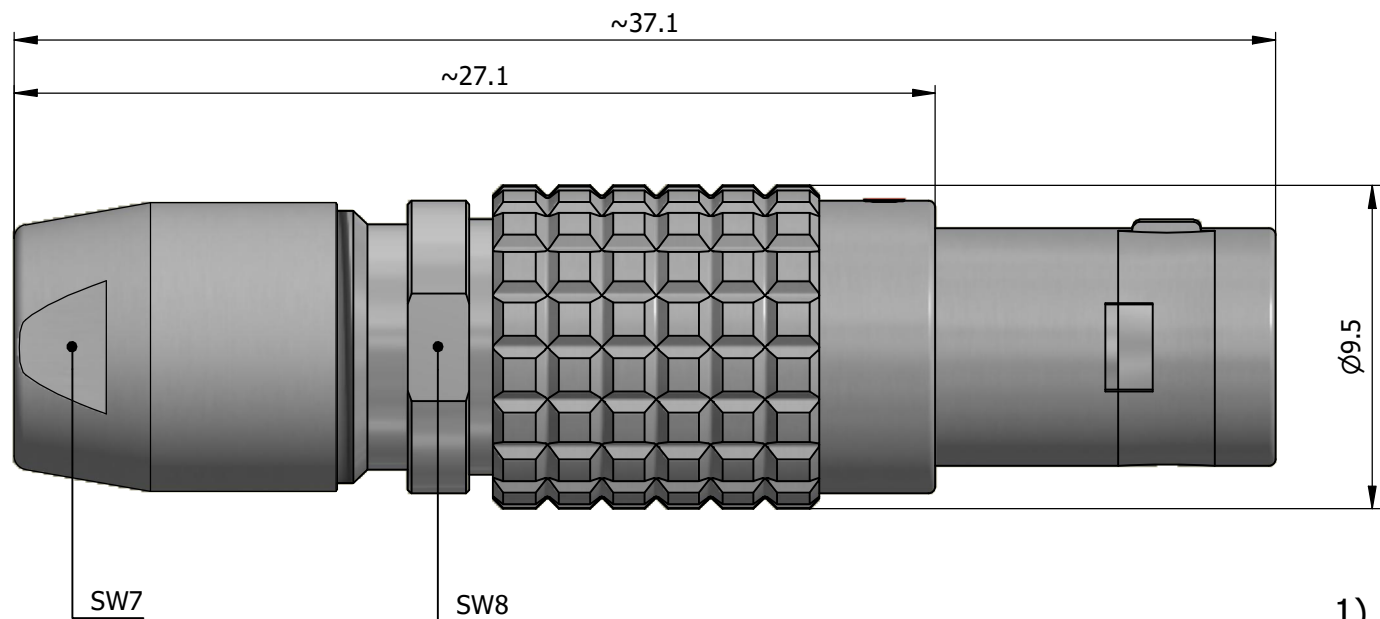

All dimensions are in millimeters (mm)

Note:

1) This picture is generic and for illustrative purposes only, and may show different keying, materials, colour, finish, and contact configuration. Minor shape or feature variations to actual item may be present.

All additional information are documented on the datasheet (See below link or QR Code)
www.lemo.com/pdf/FGC.0B.303.CLAD56.pdf

Model	Alignment Key	Series	Insert Config.	Housing	Insulator	Contact	Collet Type	Cable Ø	Variant
FGC	.0B	.303	.CLAD56						