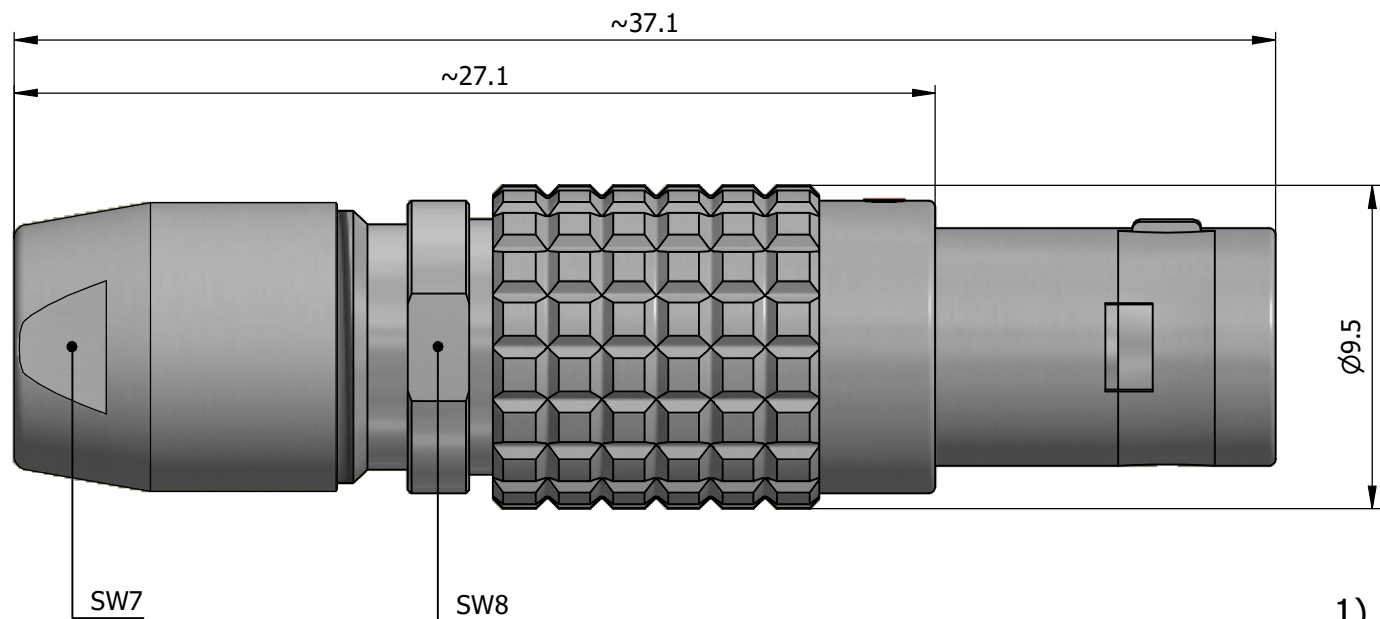

All dimensions are in millimeters (mm)

Note:

1) This picture is generic and for illustrative purposes only, and may show different keying, materials, colour, finish, and contact configuration. Minor shape or feature variations to actual item may be present.

All additional information are documented on the datasheet (See below link or QR Code)
www.lemo.com/pdf/FGC.0B.305.CLAD52.pdf

Model	Alignment Key	Series	Insert Config.	Housing	Insulator	Contact	Collet Type	Cable Ø	Variant
FGC	.0B	.305	.CLAD52						