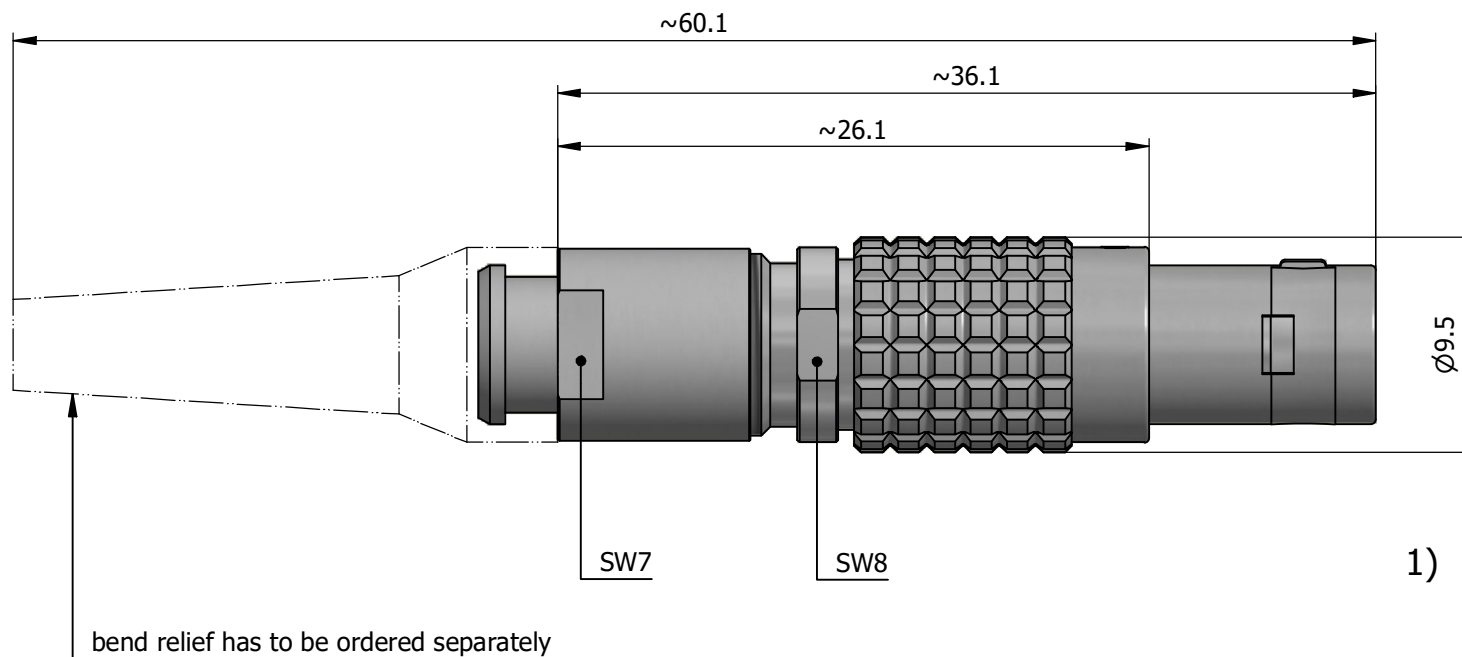

All dimensions are in millimeters (mm)

Note:

1) This picture is generic and for illustrative purposes only, and may show different keying, materials, colour, finish, and contact configuration. Minor shape or feature variations to actual item may be present.

All additional information are documented on the datasheet (See below link or QR Code)
www.lemo.com/pdf/FGC.0B.306.CLAD42Z.pdf

Model	Alignment Key	Series	Insert Config.	Housing	Insulator	Contact	Collet Type	Cable Ø	Variant
FGC	.0B	.306	.CLAD42Z						