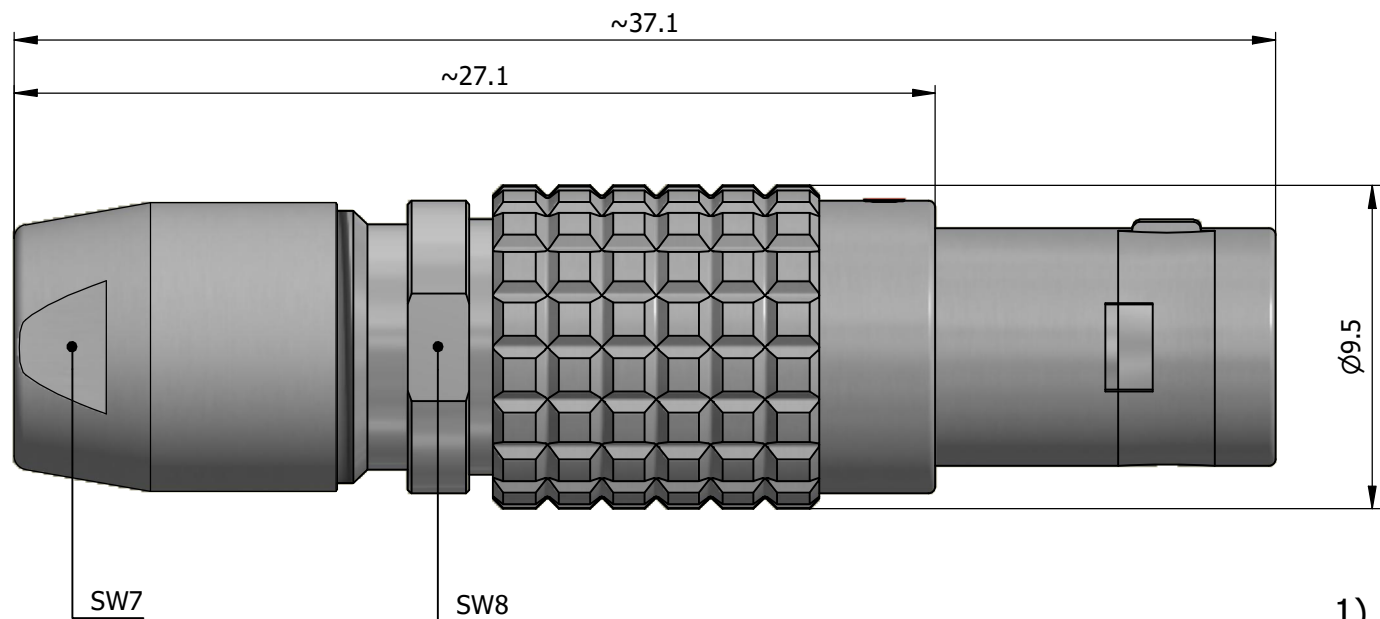

All dimensions are in millimeters (mm)

Note:

1) This picture is generic and for illustrative purposes only, and may show different keying, materials, colour, finish, and contact configuration. Minor shape or feature variations to actual item may be present.

All additional information are documented on the datasheet (See below link or QR Code)
www.lemo.com/pdf/FGC.0B.306.CLAD52.pdf

Model	Alignment Key	Series	Insert Config.	Housing	Insulator	Contact	Collet Type	Cable Ø	Variant
FGC	.0B	.306	.CLAD52						