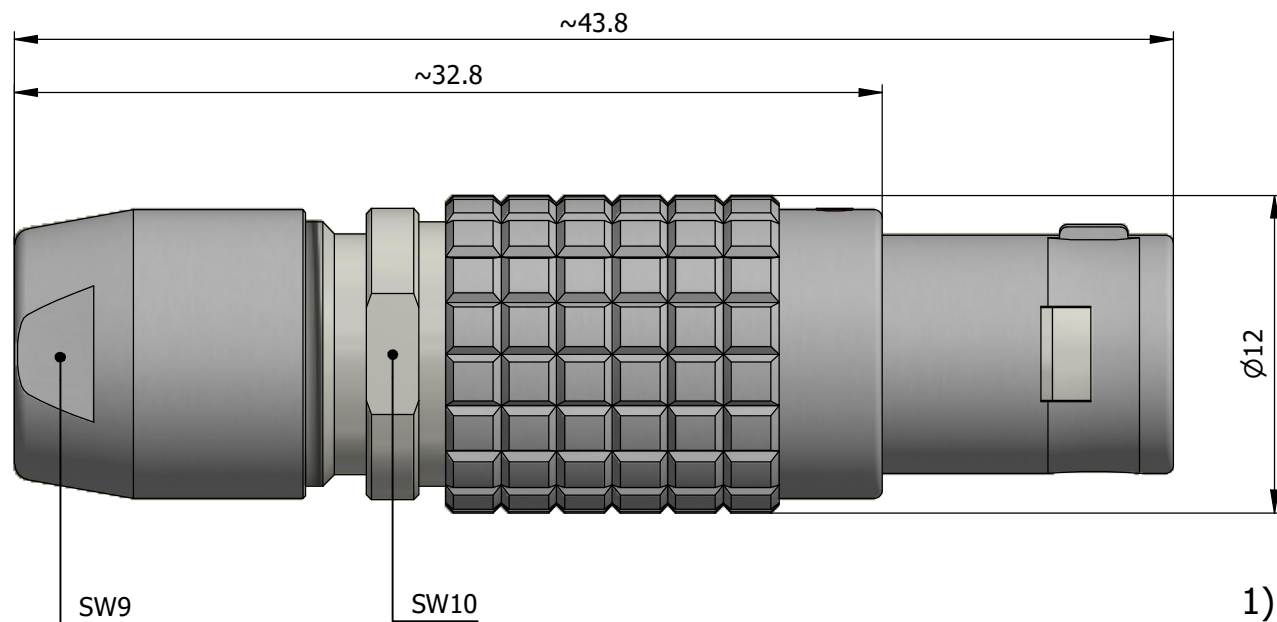

All dimensions are in millimeters (mm)

**Note:**

1) This picture is generic and for illustrative purposes only, and may show different keying, materials, colour, finish, and contact configuration. Minor shape or feature variations to actual item may be present.

All additional information are documented on the datasheet (See below link or QR Code)  
[www.lemo.com/pdf/FGC.1B.302.CLAD42.pdf](http://www.lemo.com/pdf/FGC.1B.302.CLAD42.pdf)

Model	Alignment Key	Series	Insert Config.	Housing	Insulator	Contact	Collet Type	Cable Ø	Variant
FGC	.1B	.302	.CLAD42						