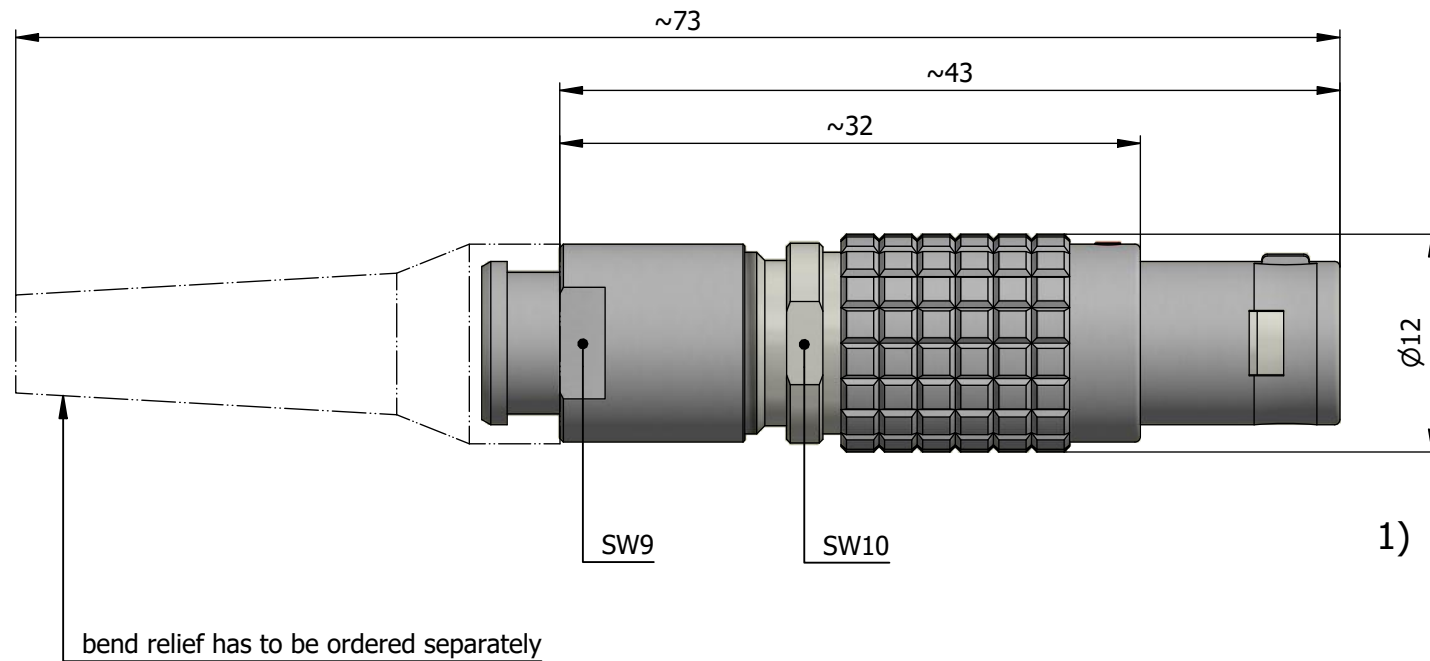

All dimensions are in millimeters (mm)

Note:

1) This picture is generic and for illustrative purposes only, and may show different keying, materials, colour, finish, and contact configuration. Minor shape or feature variations to actual item may be present.

All additional information are documented on the datasheet (See below link or QR Code)
www.lemo.com/pdf/FGC.1B.302.CLAD42Z.pdf

Model	Alignment Key	Series	Insert Config.	Housing	Insulator	Contact	Collet Type	Cable Ø	Variant
FGC	.1B	.302	.CLAD	4	2	Z			