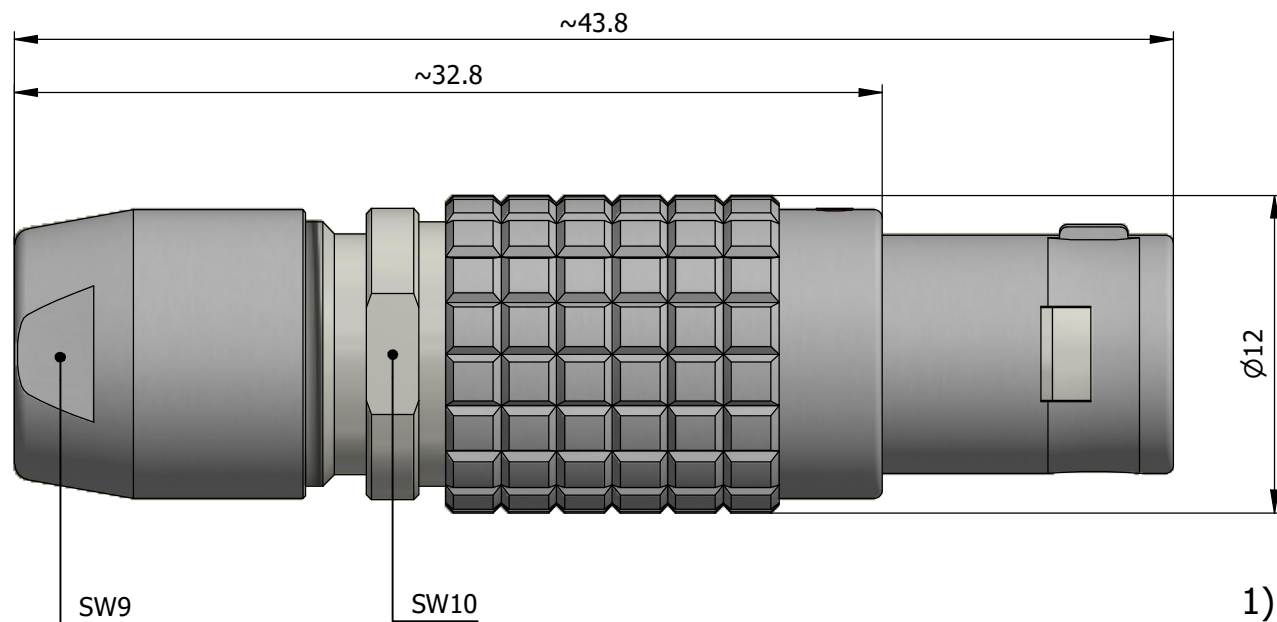

All dimensions are in millimeters (mm)

Note:

1) This picture is generic and for illustrative purposes only, and may show different keying, materials, colour, finish, and contact configuration. Minor shape or feature variations to actual item may be present.

All additional information are documented on the datasheet (See below link or QR Code)
www.lemo.com/pdf/FGC.1B.302.CLAD62.pdf

Model	Alignment Key	Series	Insert Config.	Housing	Insulator	Contact	Collet Type	Cable Ø	Variant
FGC	.1B	.302	.CLAD62						