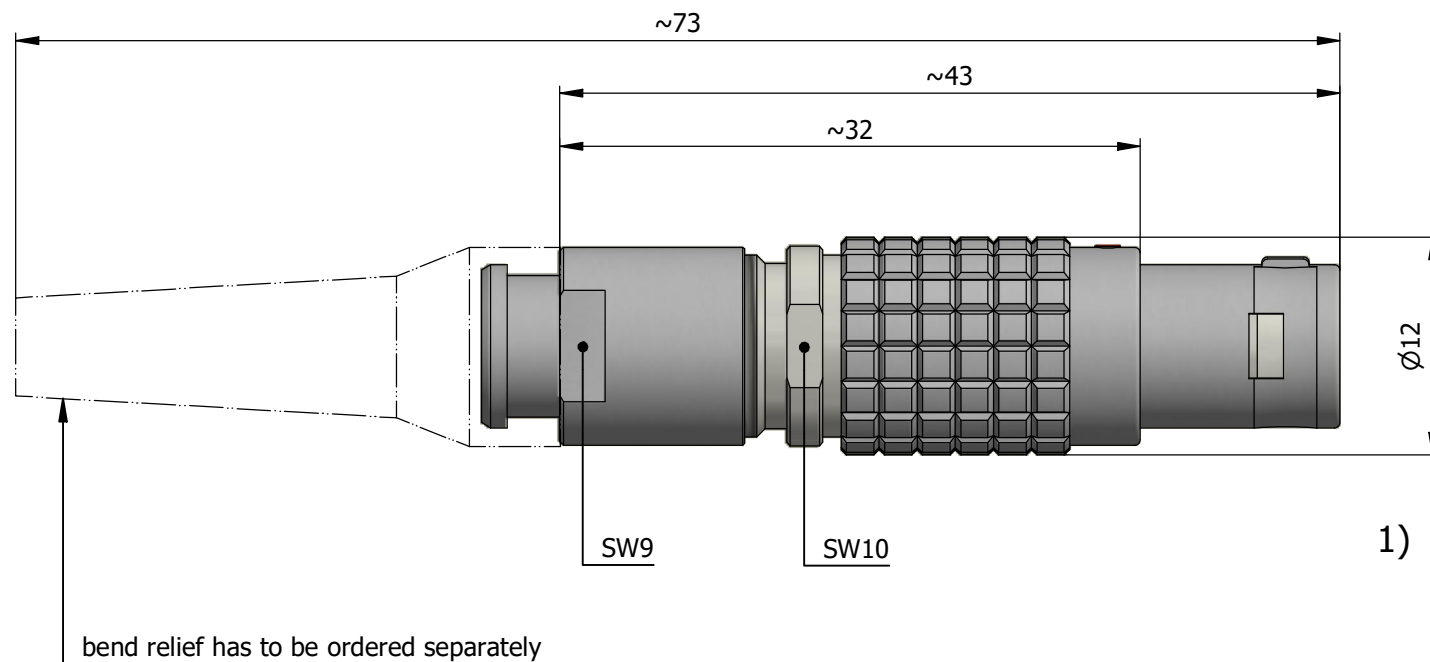

All dimensions are in millimeters (mm)

**Note:**

1) This picture is generic and for illustrative purposes only, and may show different keying, materials, colour, finish, and contact configuration. Minor shape or feature variations to actual item may be present.

All additional information are documented on the datasheet (See below link or QR Code)  
[www.lemo.com/pdf/FGC.1B.303.CLAD62Z.pdf](http://www.lemo.com/pdf/FGC.1B.303.CLAD62Z.pdf)

Model	Alignment Key	Series	Insert Config.	Housing	Insulator	Contact	Collet Type	Cable Ø	Variant
FGC	.1B	.303	.CLAD62Z						

Datasheet

**Straight plug, cable collet and nut for fitting a bend relief**

Series 1B

**LEMO**  
 LEMO SA  
 Chemin des Champs-Courbes 28  
 1024 Ecublens - SWITZERLAND

Tel. (+41 21) 695 16 00  
 email : info@lemo.com  
 www.lemo.com