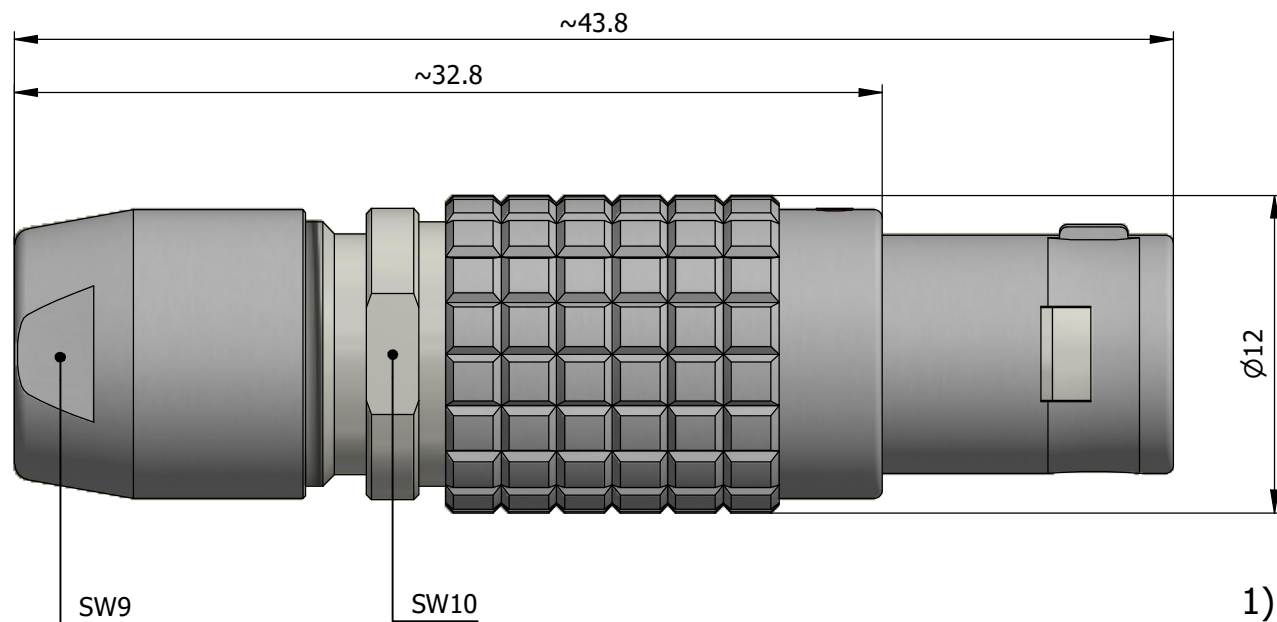

All dimensions are in millimeters (mm)

**Note:**

1) This picture is generic and for illustrative purposes only, and may show different keying, materials, colour, finish, and contact configuration. Minor shape or feature variations to actual item may be present.

All additional information are documented on the datasheet (See below link or QR Code)  
[www.lemo.com/pdf/FGC.1B.303.CLAD76.pdf](http://www.lemo.com/pdf/FGC.1B.303.CLAD76.pdf)

Model	Alignment Key	Series	Insert Config.	Housing	Insulator	Contact	Collet Type	Cable Ø	Variant
FGC	.1B	.303	.CLAD76						