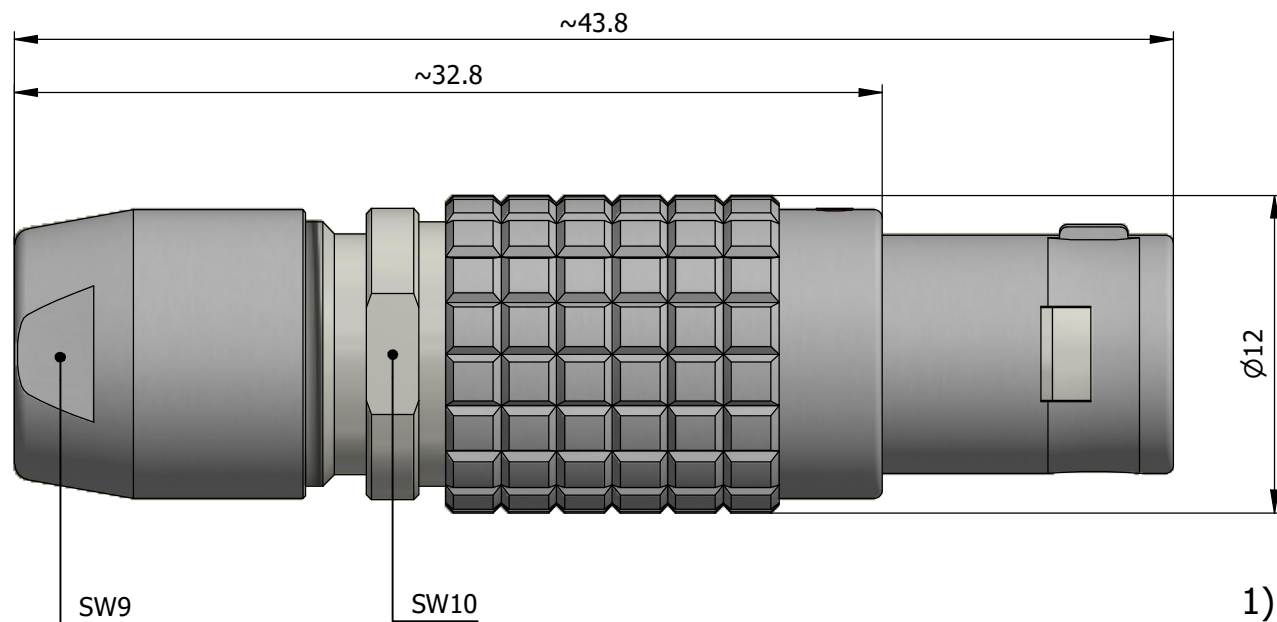

All dimensions are in millimeters (mm)

Note:

1) This picture is generic and for illustrative purposes only, and may show different keying, materials, colour, finish, and contact configuration. Minor shape or feature variations to actual item may be present.

All additional information are documented on the datasheet (See below link or QR Code)
www.lemo.com/pdf/FGC.1B.305.CYCD52.pdf

Model	Alignment Key	Series	Insert Config.	Housing	Insulator	Contact	Collet Type	Cable Ø	Variant
FGC	.1B	.305	.CYCD52						