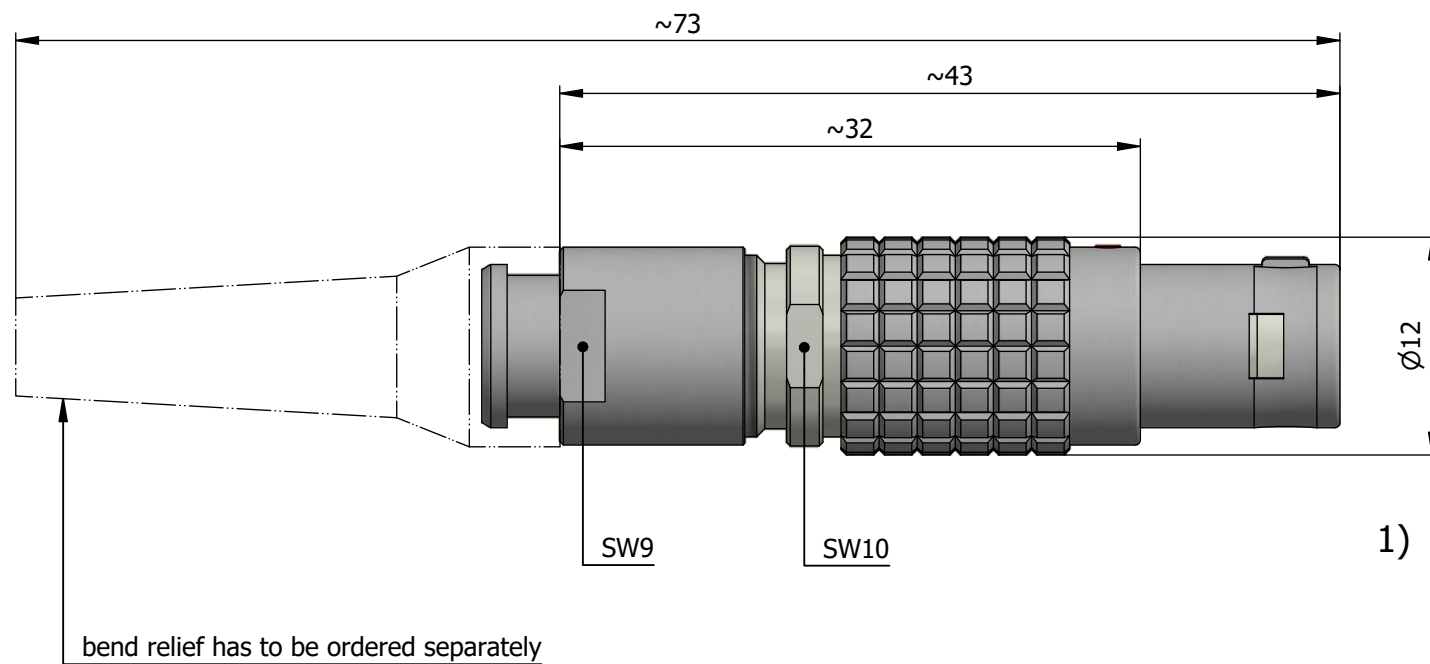

All dimensions are in millimeters (mm)

Note:

1) This picture is generic and for illustrative purposes only, and may show different keying, materials, colour, finish, and contact configuration. Minor shape or feature variations to actual item may be present.

All additional information are documented on the datasheet (See below link or QR Code)
www.lemo.com/pdf/FGC.1B.306.CLAD52Z.pdf

Model	Alignment Key	Series	Insert Config.	Housing	Insulator	Contact	Collet Type	Cable Ø	Variant
FGC	.1B	.306	.CLAD52Z						

Datasheet

Straight plug, cable collet and nut for fitting a bend relief

Series 1B

LEMO SA
 Chemin des Champs-Courbes 28
 1024 Ecublens - SWITZERLAND

Tel. (+41 21) 695 16 00
 email : info@lemo.com
 www.lemo.com