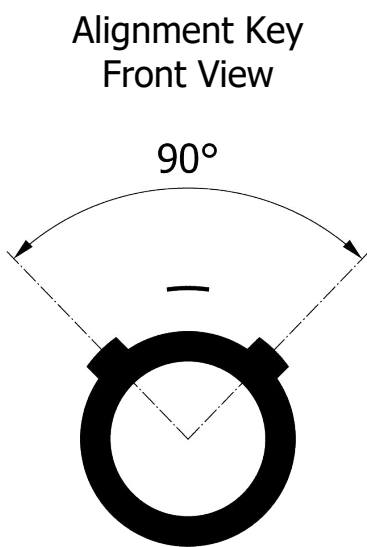

All dimensions are in millimeters (mm)

Note:

1) This picture is generic and for illustrative purposes only, and may show different keying, materials, colour, finish, and contact configuration. Minor shape or feature variations to actual item may be present.

All additional information are documented on the datasheet (See below link or QR Code)
www.lemo.com/pdf/FGC.1B.306.CLAD52Z.pdf

Model	Alignment Key	Series	Insert Config.	Housing	Insulator	Contact	Collet Type	Cable Ø	Variant
FGC	.1B	.306	.CLAD52Z						