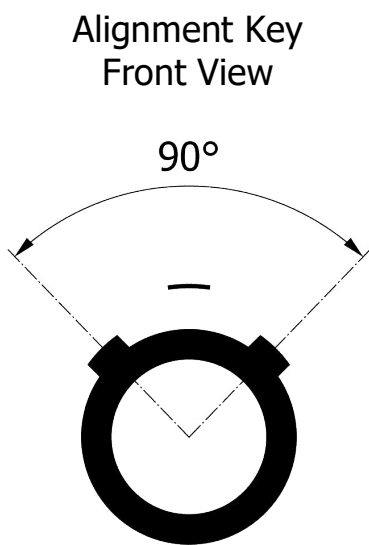

All dimensions are in millimeters (mm)

**Note:**

1) This picture is generic and for illustrative purposes only, and may show different keying, materials, colour, finish, and contact configuration. Minor shape or feature variations to actual item may be present.

All additional information are documented on the datasheet (See below link or QR Code)  
[www.lemo.com/pdf/FGC.1B.306.CLAD62Z.pdf](http://www.lemo.com/pdf/FGC.1B.306.CLAD62Z.pdf)

Model	Alignment Key	Series	Insert Config.	Housing	Insulator	Contact	Collet Type	Cable Ø	Variant
FGC	.1B	.306	.CLAD62Z						