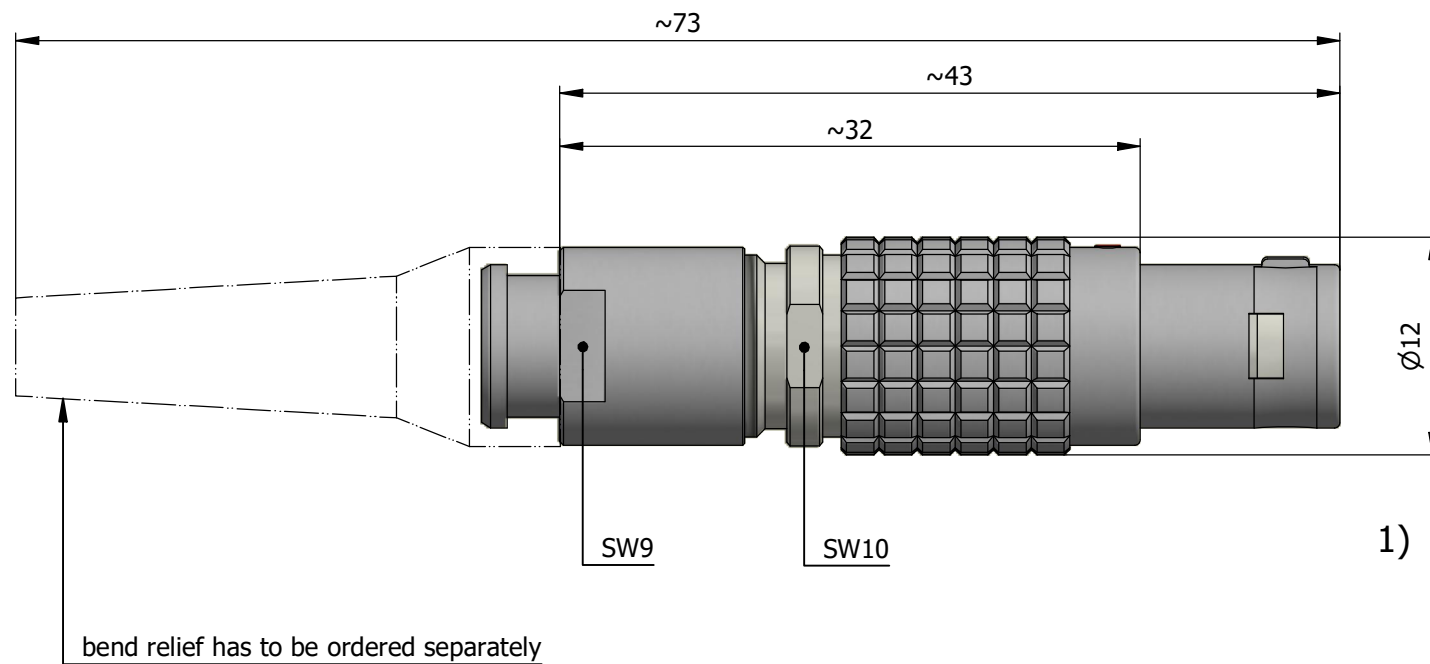

All dimensions are in millimeters (mm)

**Note:**

1) This picture is generic and for illustrative purposes only, and may show different keying, materials, colour, finish, and contact configuration. Minor shape or feature variations to actual item may be present.

All additional information are documented on the datasheet (See below link or QR Code)  
[www.lemo.com/pdf/FGC.1B.306.CLAD62Z.pdf](http://www.lemo.com/pdf/FGC.1B.306.CLAD62Z.pdf)

Model	Alignment Key	Series	Insert Config.	Housing	Insulator	Contact	Collet Type	Cable Ø	Variant
FGC	.1B	.306	.CLAD62Z						

Datasheet

**Straight plug, cable collet and nut for fitting a bend relief**

Series 1B

**LEMO**

LEMO SA  
 Chemin des Champs-Courbes 28  
 1024 Ecublens - SWITZERLAND

Tel. (+41 21) 695 16 00  
 email : info@lemo.com  
 www.lemo.com