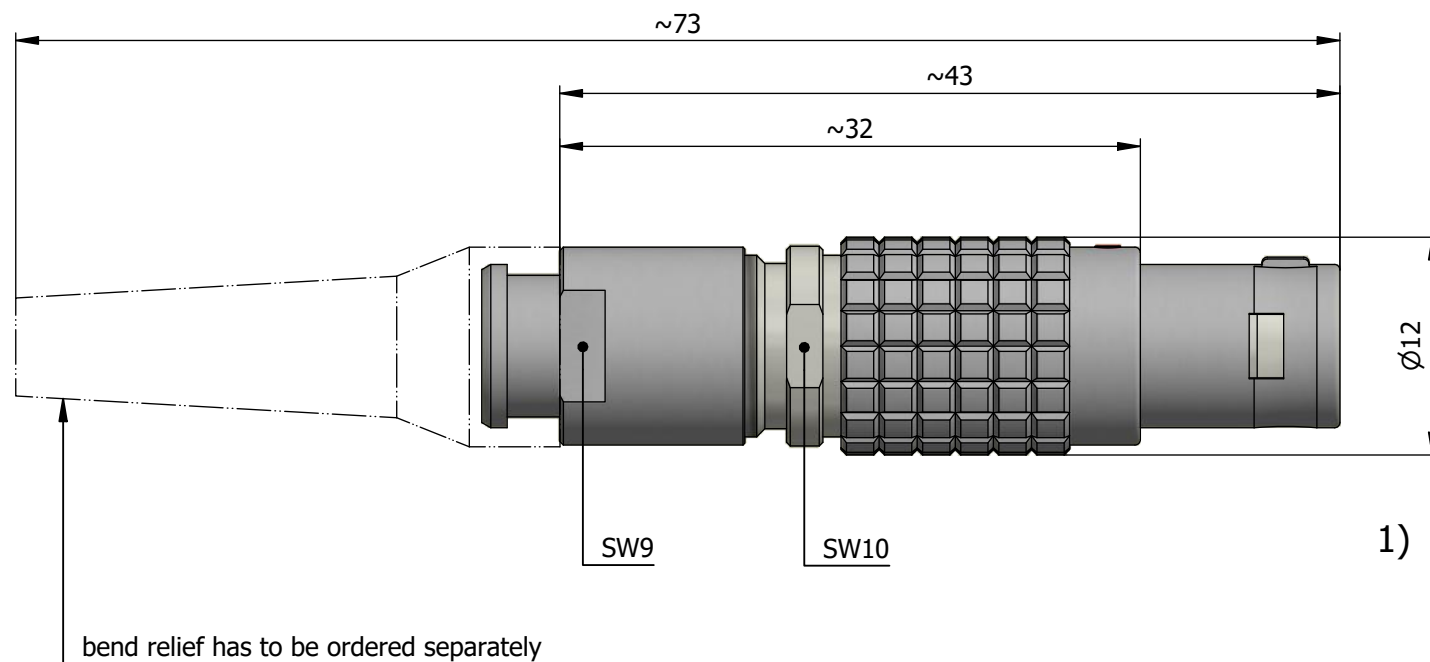

All dimensions are in millimeters (mm)

Note:

1) This picture is generic and for illustrative purposes only, and may show different keying, materials, colour, finish, and contact configuration. Minor shape or feature variations to actual item may be present.

All additional information are documented on the datasheet (See below link or QR Code)
www.lemo.com/pdf/FGC.1B.306.CYCD62Z.pdf

Model	Alignment Key	Series	Insert Config.	Housing	Insulator	Contact	Collet Type	Cable Ø	Variant
FGC	.1B	.306	.CYCD62Z						