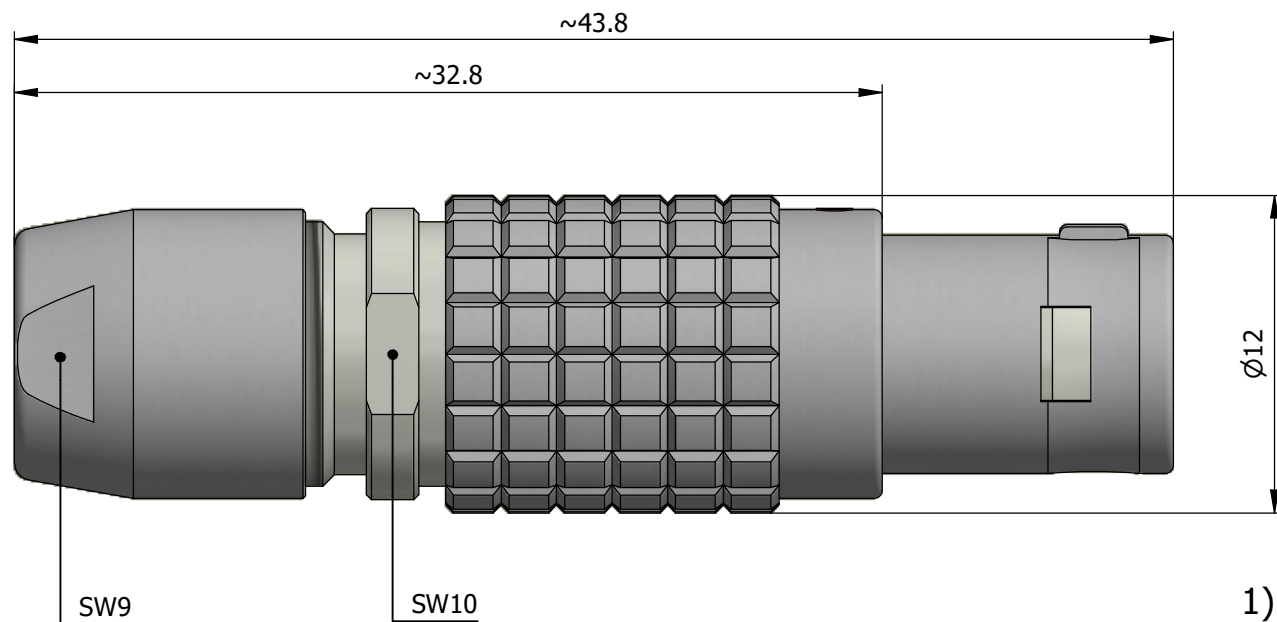

All dimensions are in millimeters (mm)

Note:

1) This picture is generic and for illustrative purposes only, and may show different keying, materials, colour, finish, and contact configuration. Minor shape or feature variations to actual item may be present.

All additional information are documented on the datasheet (See below link or QR Code)
www.lemo.com/pdf/FGC.1B.306.CYCD72.pdf

Model	Alignment Key	Series	Insert Config.	Housing	Insulator	Contact	Collet Type	Cable Ø	Variant
FGC	.1B	.306	.CYCD72						