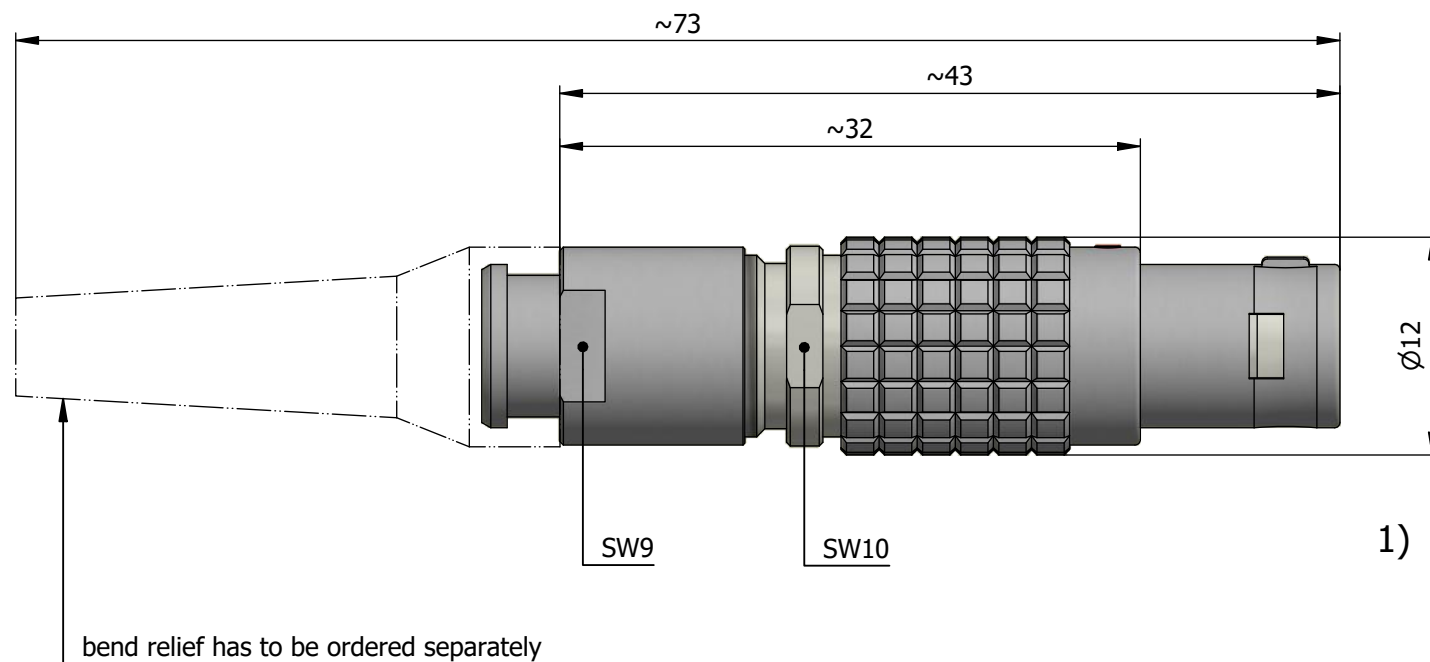

All dimensions are in millimeters (mm)

Note:

1) This picture is generic and for illustrative purposes only, and may show different keying, materials, colour, finish, and contact configuration. Minor shape or feature variations to actual item may be present.

All additional information are documented on the datasheet (See below link or QR Code)
www.lemo.com/pdf/FGC.1B.307.CLAD52Z.pdf

Model	Alignment Key	Series	Insert Config.	Housing	Insulator	Contact	Collet Type	Cable Ø	Variant
FGC	.1B	.307	.CLAD52Z						