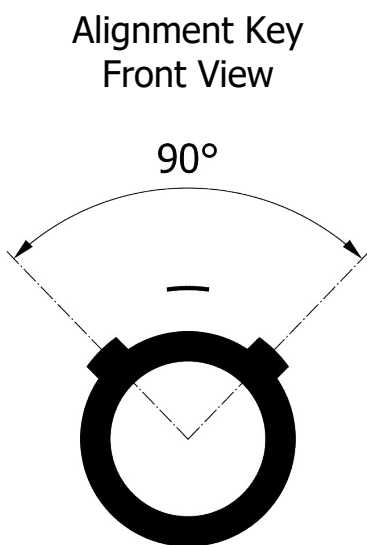

All dimensions are in millimeters (mm)

Note:

1) This picture is generic and for illustrative purposes only, and may show different keying, materials, colour, finish, and contact configuration. Minor shape or feature variations to actual item may be present.

All additional information are documented on the datasheet (See below link or QR Code)
www.lemo.com/pdf/FGC.1B.307.CLAD52Z.pdf

Model	Alignment Key	Series	Insert Config.	Housing	Insulator	Contact	Collet Type	Cable Ø	Variant
FGC	.1B	.307	.CLAD52Z						