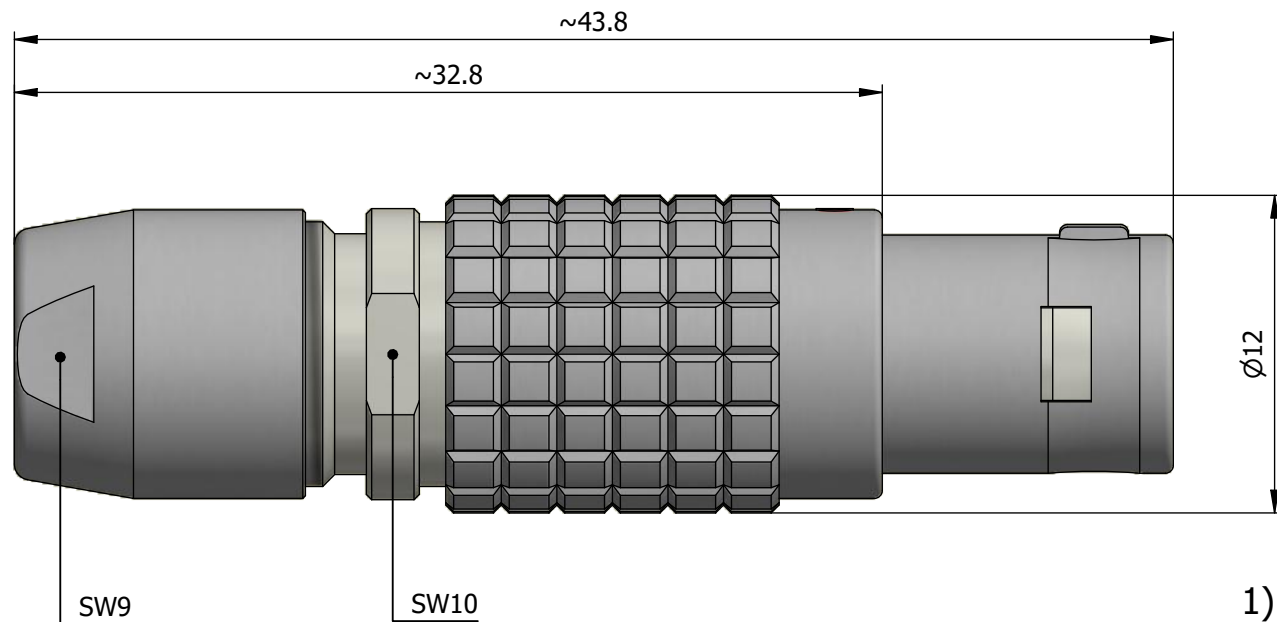

All dimensions are in millimeters (mm)

Note:

1) This picture is generic and for illustrative purposes only, and may show different keying, materials, colour, finish, and contact configuration. Minor shape or feature variations to actual item may be present.

All additional information are documented on the datasheet (See below link or QR Code)
www.lemo.com/pdf/FGC.1B.308.CLAD72.pdf

Model	Alignment Key	Series	Insert Config.	Housing	Insulator	Contact	Collet Type	Cable Ø	Variant
FGC	.1B	.308	.CLAD72						