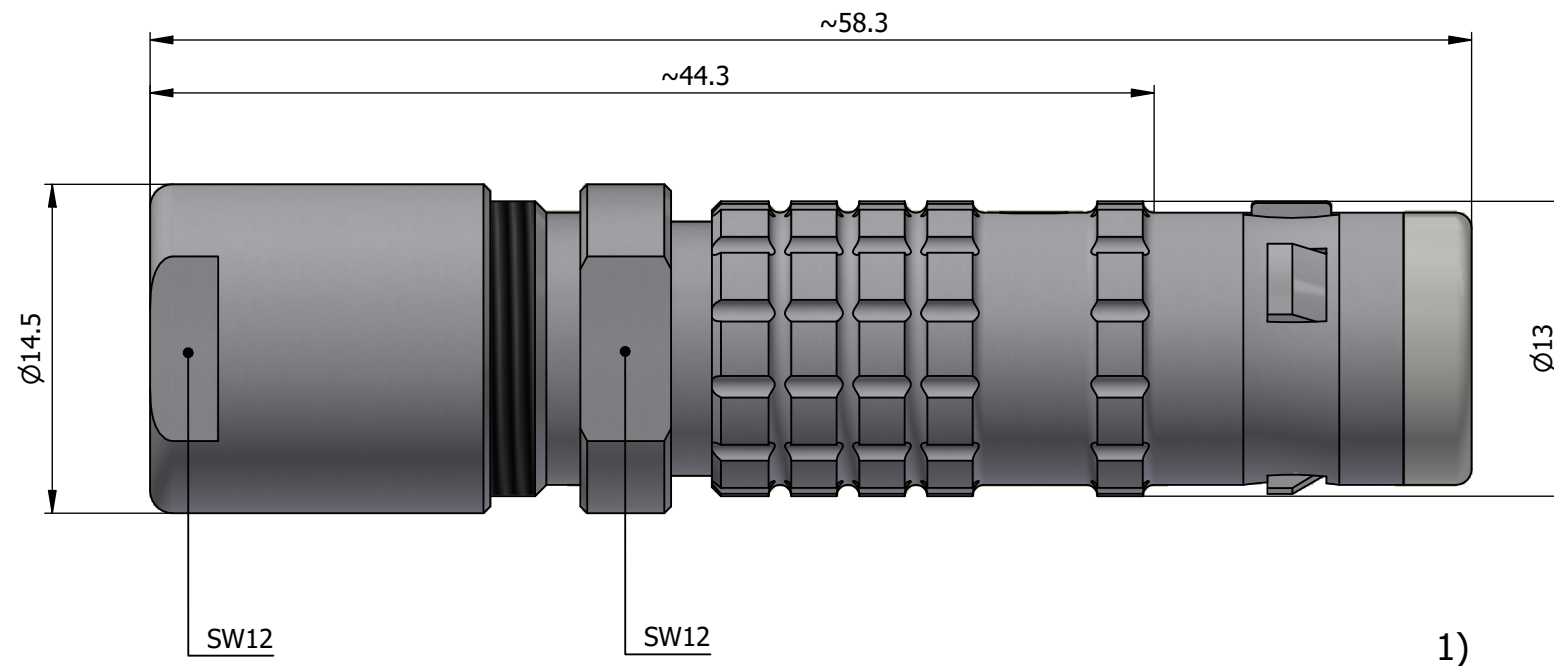

All dimensions are in millimeters (mm)

Alignment Key
Front View

Insert Configuration
Rear View

Note:

1) This picture is generic and for illustrative purposes only, and may show different keying, materials, colour, finish, and contact configuration. Minor shape or feature variations to actual item may be present.

All additional information are documented on the datasheet (See below link or QR Code)
www.lemo.com/pdf/FGC.1K.305.CLAK75.pdf

Model	Alignment Key	Series	Insert Config.	Housing	Insulator	Contact	Collet Type	Cable Ø	Variant
FGC	.1K	.305	.CLAK	75					