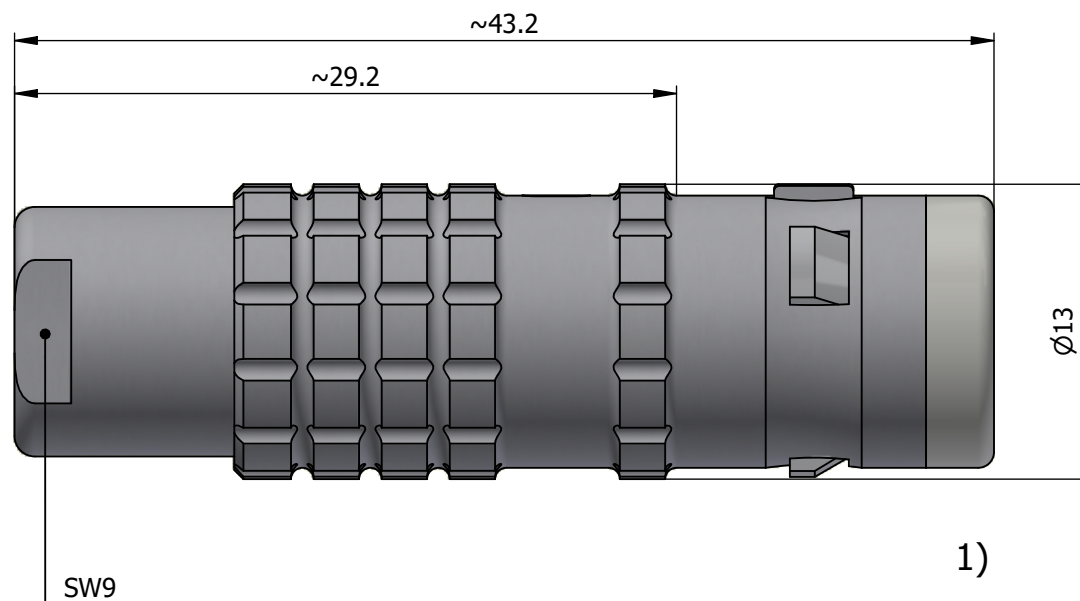

All dimensions are in millimeters (mm)

Alignment Key  
Front View

Insert Configuration  
Rear View

**Note:**

1) This picture is generic and for illustrative purposes only, and may show different keying, materials, colour, finish, and contact configuration. Minor shape or feature variations to actual item may be present.

All additional information are documented on the datasheet (See below link or QR Code)  
[www.lemo.com/pdf/FGC.1K.306.CLAC55.pdf](http://www.lemo.com/pdf/FGC.1K.306.CLAC55.pdf)

Model	Alignment Key	Series	Insert Config.	Housing	Insulator	Contact	Collet Type	Cable Ø	Variant
FGC	.1K	.306	.CLAC55						