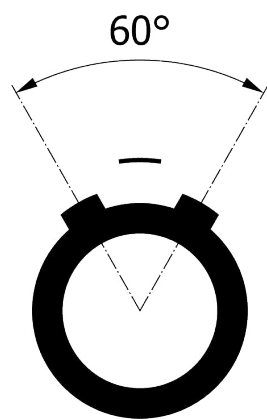

All dimensions are in millimeters (mm)

Alignment Key  
Front View

Insert Configuration  
Rear View

**Note:**

1) This picture is generic and for illustrative purposes only, and may show different keying, materials, colour, finish, and contact configuration. Minor shape or feature variations to actual item may be present.

All additional information are documented on the datasheet (See below link or QR Code)  
[www.lemo.com/pdf/FGC.1K.306.CLAC55.pdf](http://www.lemo.com/pdf/FGC.1K.306.CLAC55.pdf)

Model	Alignment Key	Series	Insert Config.	Housing	Insulator	Contact	Collet Type	Cable Ø	Variant
FGC	.1K	.306	.CLAC55						