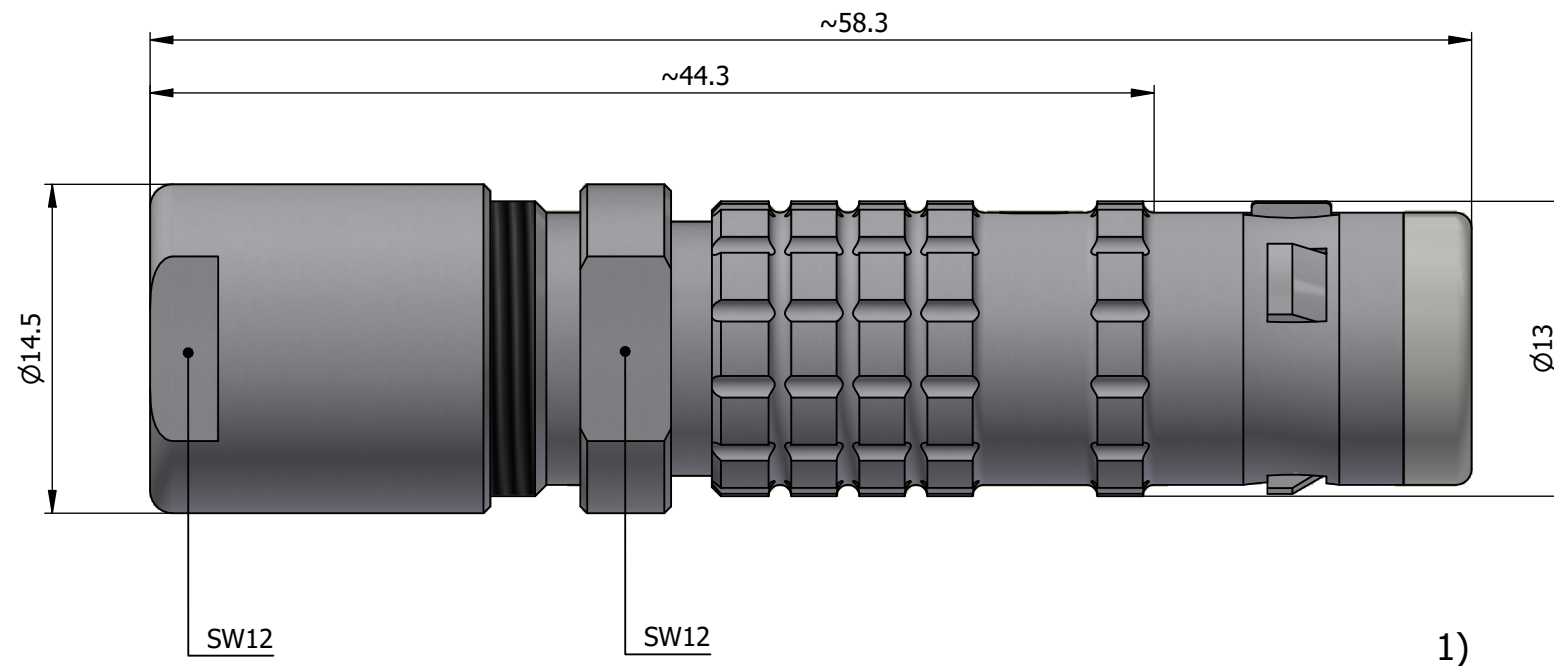

All dimensions are in millimeters (mm)

Alignment Key  
Front View

Insert Configuration  
Rear View

**Note:**

1) This picture is generic and for illustrative purposes only, and may show different keying, materials, colour, finish, and contact configuration. Minor shape or feature variations to actual item may be present.

All additional information are documented on the datasheet (See below link or QR Code)  
[www.lemo.com/pdf/FGC.1K.307.CLAK70.pdf](http://www.lemo.com/pdf/FGC.1K.307.CLAK70.pdf)

Model	Alignment Key	Series	Insert Config.	Housing	Insulator	Contact	Collet Type	Cable Ø	Variant
FGC	.1K	.307	.CLAK70						