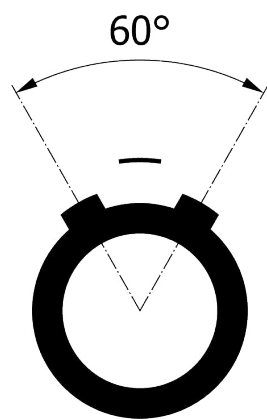

All dimensions are in millimeters (mm)

Alignment Key  
Front View

Insert Configuration  
Rear View

**Note:**

1) This picture is generic and for illustrative purposes only, and may show different keying, materials, colour, finish, and contact configuration. Minor shape or feature variations to actual item may be present.

All additional information are documented on the datasheet (See below link or QR Code)  
[www.lemo.com/pdf/FGC.1K.307.CLAK70.pdf](http://www.lemo.com/pdf/FGC.1K.307.CLAK70.pdf)

Model	Alignment Key	Series	Insert Config.	Housing	Insulator	Contact	Collet Type	Cable Ø	Variant
FGC	.1K	.307	.CLAK70						