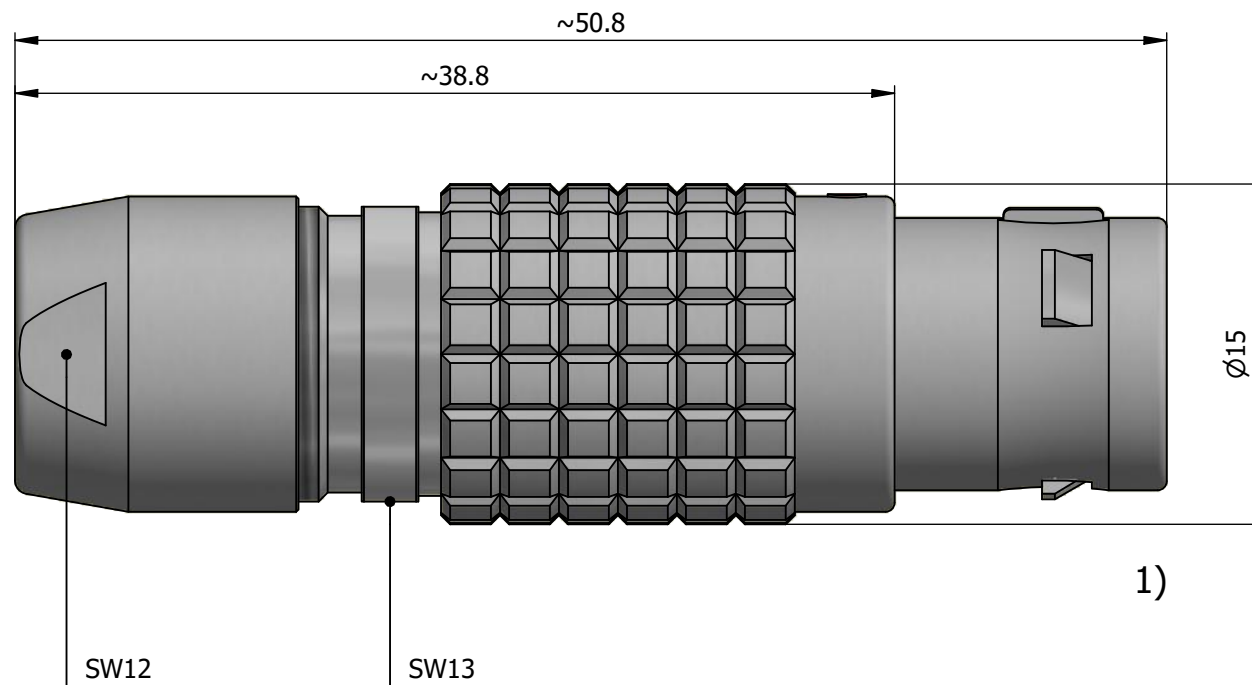

All dimensions are in millimeters (mm)

Alignment Key
Front View

Insert Configuration
Rear View

Note:

1) This picture is generic and for illustrative purposes only, and may show different keying, materials, colour, finish, and contact configuration. Minor shape or feature variations to actual item may be present.

All additional information are documented on the datasheet (See below link or QR Code)
www.lemo.com/pdf/FGC.2B.316.CLAD72.pdf

Model	Alignment Key	Series	Insert Config.	Housing	Insulator	Contact	Collet Type	Cable Ø	Variant
FGC		2B					CLAD	72	