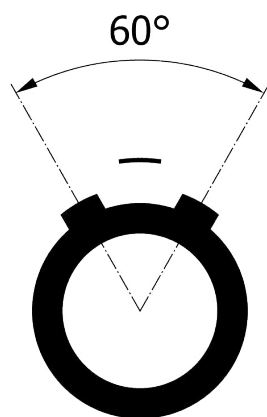

All dimensions are in millimeters (mm)

Alignment Key
Front View

Insert Configuration
Rear View

Note:

1) This picture is generic and for illustrative purposes only, and may show different keying, materials, colour, finish, and contact configuration. Minor shape or feature variations to actual item may be present.

All additional information are documented on the datasheet (See below link or QR Code)
www.lemo.com/pdf/FGC.2B.319.CLAD62.pdf

Model	Alignment Key	Series	Insert Config.	Housing	Insulator	Contact	Collet Type	Cable Ø	Variant
FGC	.2B	.319	.CLAD62						