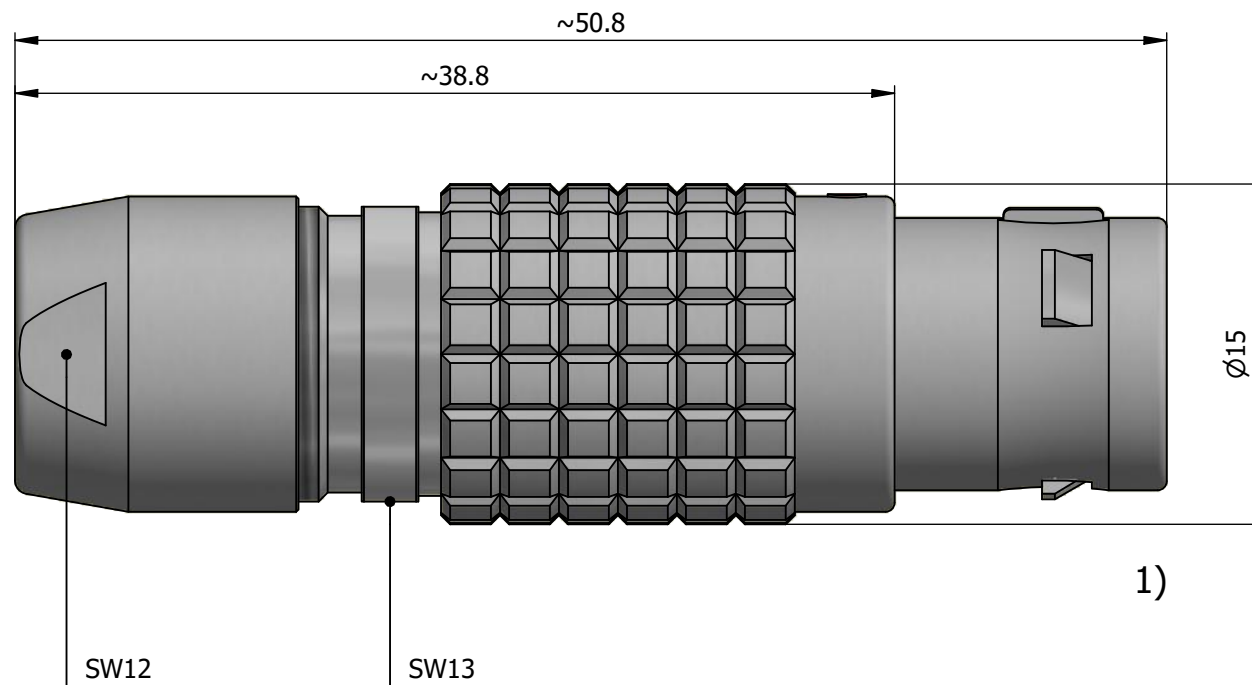

All dimensions are in millimeters (mm)

Alignment Key
Front View

Insert Configuration
Rear View

Note:

1) This picture is generic and for illustrative purposes only, and may show different keying, materials, colour, finish, and contact configuration. Minor shape or feature variations to actual item may be present.

All additional information are documented on the datasheet (See below link or QR Code)
www.lemo.com/pdf/FGC.2B.319.CLAD62.pdf

Model	Alignment Key	Series	Insert Config.	Housing	Insulator	Contact	Collet Type	Cable Ø	Variant
FGC	.2B	.319	.CLAD62						