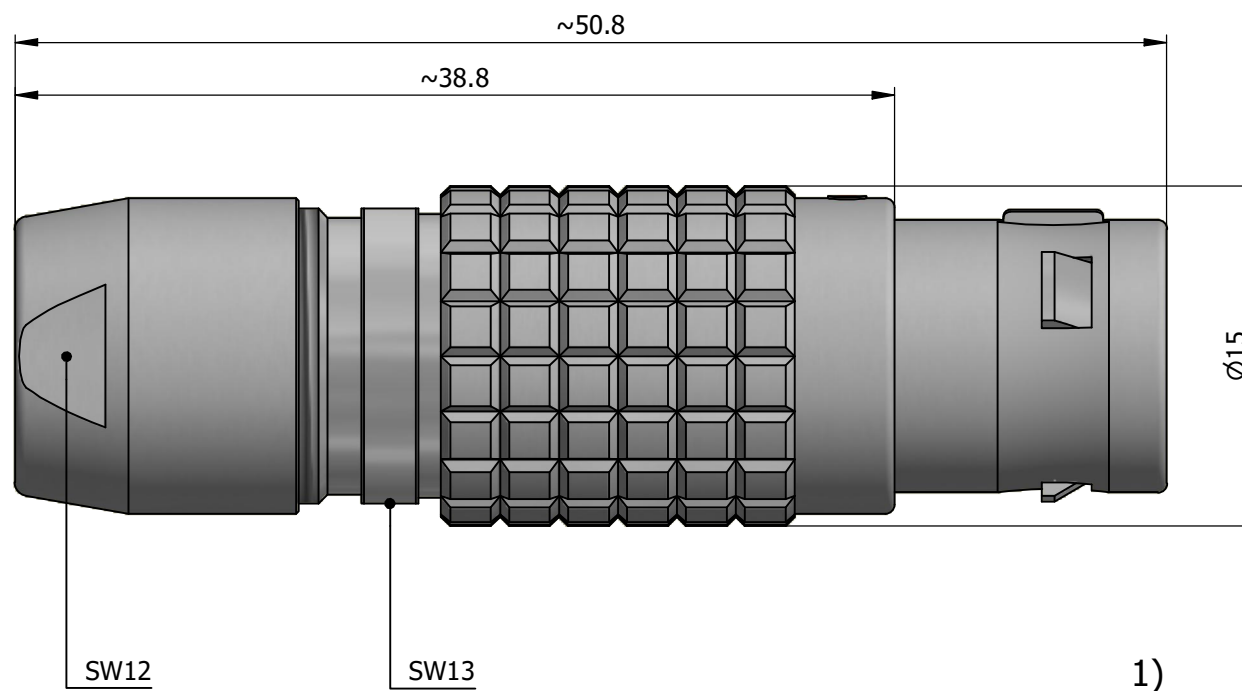

All dimensions are in millimeters (mm)

Alignment Key  
Front View

Insert Configuration  
Rear View

**Note:**

1) This picture is generic and for illustrative purposes only, and may show different keying, materials, colour, finish, and contact configuration. Minor shape or feature variations to actual item may be present.

All additional information are documented on the datasheet (See below link or QR Code)  
[www.lemo.com/pdf/FGC.2B.319.CLAD72.pdf](http://www.lemo.com/pdf/FGC.2B.319.CLAD72.pdf)

Model	Alignment Key	Series	Insert Config.	Housing	Insulator	Contact	Collet Type	Cable Ø	Variant
FGC	.2B	.319	.CLAD72						