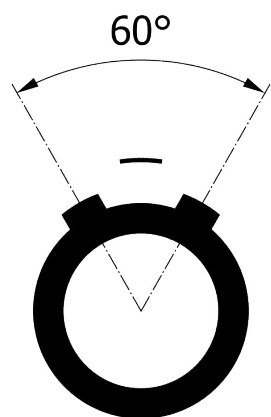

All dimensions are in millimeters (mm)

Alignment Key  
Front View

Insert Configuration  
Rear View

**Note:**

1) This picture is generic and for illustrative purposes only, and may show different keying, materials, colour, finish, and contact configuration. Minor shape or feature variations to actual item may be present.

All additional information are documented on the datasheet (See below link or QR Code)  
[www.lemo.com/pdf/FGC.2B.319.CLAD72.pdf](http://www.lemo.com/pdf/FGC.2B.319.CLAD72.pdf)

Model	Alignment Key	Series	Insert Config.	Housing	Insulator	Contact	Collet Type	Cable Ø	Variant
FGC	.2B	.319	.CLAD72						