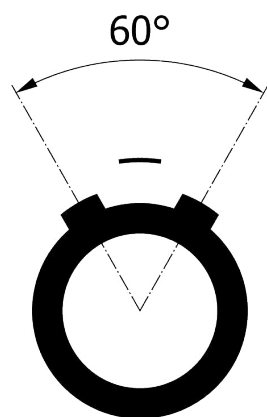

All dimensions are in millimeters (mm)

Alignment Key
Front View

Insert Configuration
Rear View

Note:

1) This picture is generic and for illustrative purposes only, and may show different keying, materials, colour, finish, and contact configuration. Minor shape or feature variations to actual item may be present.

All additional information are documented on the datasheet (See below link or QR Code)
www.lemo.com/pdf/FGC.2K.312.CLAC80.pdf

Model	Alignment Key	Series	Insert Config.	Housing	Insulator	Contact	Collet Type	Cable Ø	Variant
FGC	.2K	.312	.CLAC80						