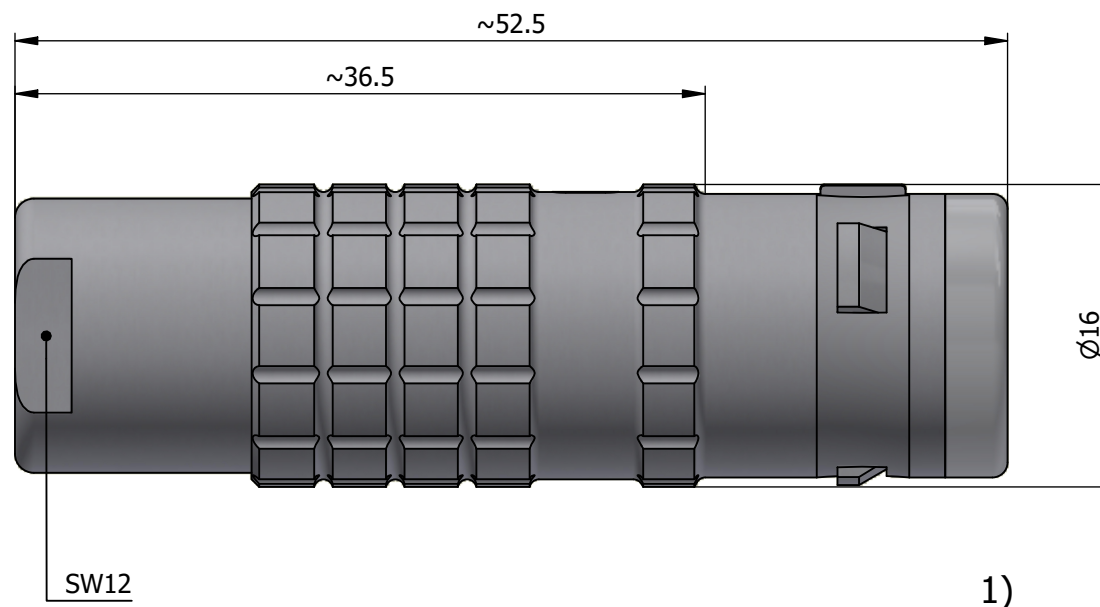

All dimensions are in millimeters (mm)

Alignment Key
Front View

Insert Configuration
Rear View

Note:

1) This picture is generic and for illustrative purposes only, and may show different keying, materials, colour, finish, and contact configuration. Minor shape or feature variations to actual item may be present.

All additional information are documented on the datasheet (See below link or QR Code)
www.lemo.com/pdf/FGC.2K.312.CLAC80.pdf

Model	Alignment Key	Series	Insert Config.	Housing	Insulator	Contact	Collet Type	Cable Ø	Variant
FGC	.2K	.312	.CLAC80						

<p>Datasheet</p>	<p>Straight plug, cable collet</p> <p>Series 2K</p>		<p>Drawn</p> <p>15.07.2024</p> <p>MARI / MARI</p>
	<p>LEMO SA Chemin des Champs-Courbes 28 1024 Ecublens - SWITZERLAND</p>		<p>Checked</p> <p>15.07.2024</p> <p>OBAR</p>
	<p>Tel. (+41 21) 695 16 00 email : info@lemo.com www.lemo.com</p>		<p>Modified</p> <p>00</p> <p>15.07.2024 / MARI</p>
	<p>CD</p>		<p>DO NOT SCALE DRAWING</p>