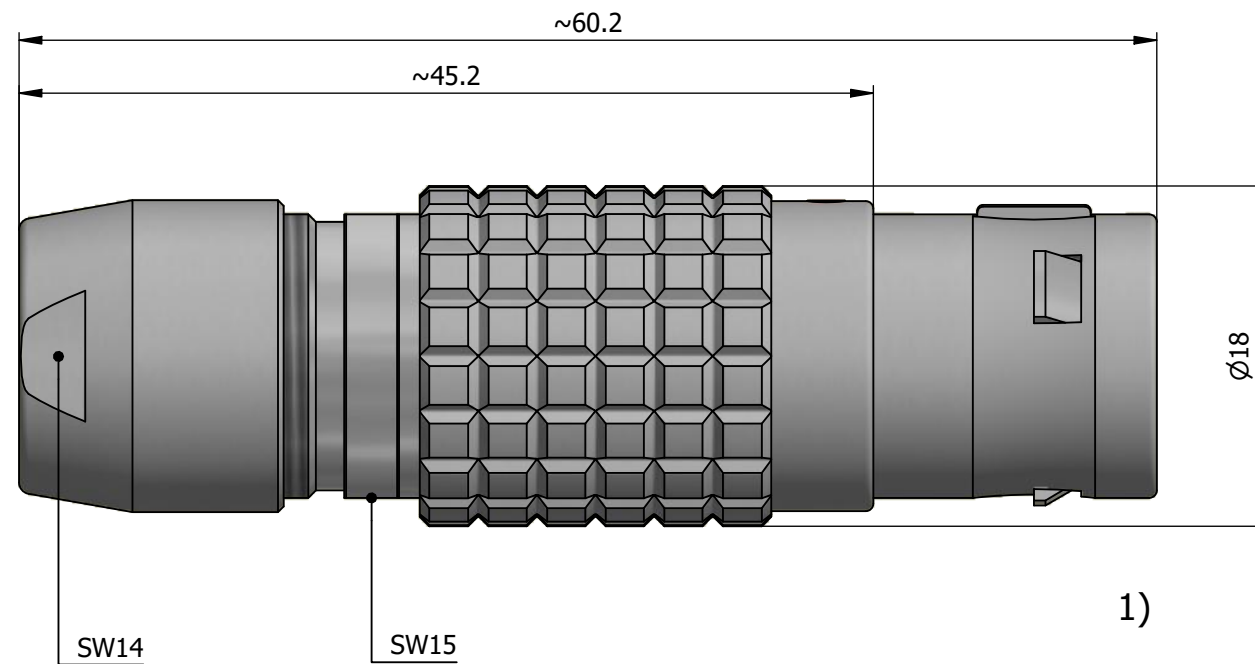

All dimensions are in millimeters (mm)

Alignment Key
Front View

Insert Configuration
Rear View

Note:

1) This picture is generic and for illustrative purposes only, and may show different keying, materials, colour, finish, and contact configuration. Minor shape or feature variations to actual item may be present.

All additional information are documented on the datasheet (See below link or QR Code)
www.lemo.com/pdf/FGC.3B.316.CLAD82.pdf

Model	Alignment Key	Series	Insert Config.	Housing	Insulator	Contact	Collet Type	Cable Ø	Variant
FGC		3B					CLAD82		