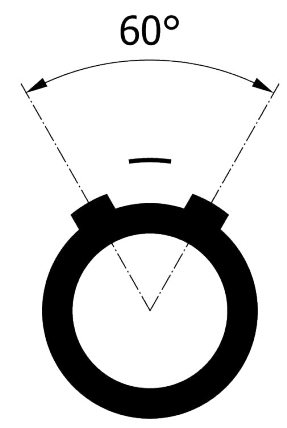

All dimensions are in millimeters (mm)

Alignment Key
Front View

Insert Configuration
Rear View

Note:

1) This picture is generic and for illustrative purposes only, and may show different keying, materials, colour, finish, and contact configuration. Minor shape or feature variations to actual item may be present.

All additional information are documented on the datasheet (See below link or QR Code)
www.lemo.com/pdf/FGC.3B.330.CLAD62.pdf

Model	Alignment Key	Series	Insert Config.	Housing	Insulator	Contact	Collet Type	Cable Ø	Variant
FGC	.3B	.330	.CLAD62						

<p>Datasheet</p>	<p>Straight plug, cable collet</p> <p>Series 3B</p>		<table border="1"> <tr> <td>Drawn</td> <td>23.06.2022</td> <td>MARI / MARI</td> </tr> <tr> <td>Checked</td> <td>23.06.2022</td> <td>OBAR</td> </tr> <tr> <td>Modified</td> <td>00</td> <td>23.06.2022 / MARI</td> </tr> </table>	Drawn	23.06.2022	MARI / MARI	Checked	23.06.2022	OBAR	Modified	00	23.06.2022 / MARI
	Drawn	23.06.2022	MARI / MARI									
	Checked	23.06.2022	OBAR									
	Modified	00	23.06.2022 / MARI									
<p>LEMO SA Chemin des Champs-Courbes 28 1024 Ecublens - SWITZERLAND</p>		<p>Tel. (+41 21) 695 16 00 email : info@lemo.com www.lemo.com</p>										
CD	<p>FGC.3B.330.CLAD62</p>											