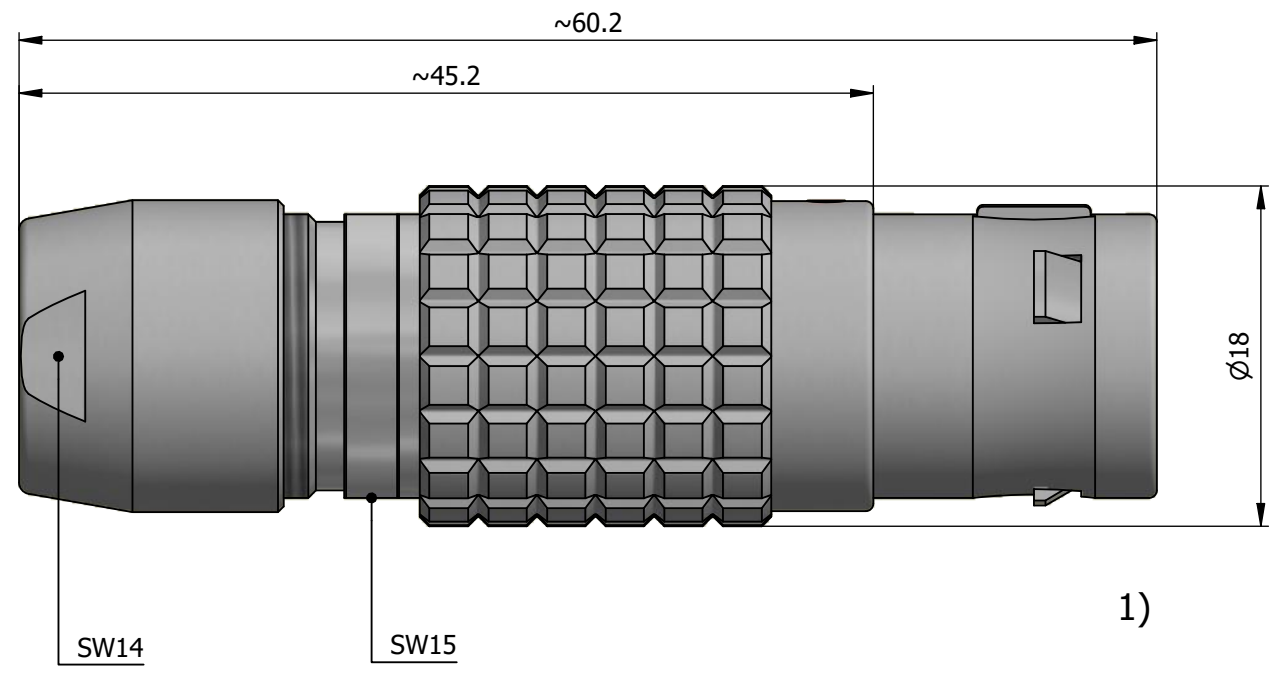

All dimensions are in millimeters (mm)

Alignment Key
Front View

Insert Configuration
Rear View

Note:

1) This picture is generic and for illustrative purposes only, and may show different keying, materials, colour, finish, and contact configuration. Minor shape or feature variations to actual item may be present.

All additional information are documented on the datasheet (See below link or QR Code)
www.lemo.com/pdf/FGC.3B.330.CLAD62.pdf

Model	Alignment Key	Series	Insert Config.	Housing	Insulator	Contact	Collet Type	Cable Ø	Variant
FGC	.3B	.330	.CLAD62						

<p>Datasheet</p>	<p>Straight plug, cable collet</p> <p>Series 3B</p>		<table border="1"> <tr> <td>Drawn</td> <td>23.06.2022</td> <td>MARI / MARI</td> </tr> <tr> <td>Checked</td> <td>23.06.2022</td> <td>OBAR</td> </tr> <tr> <td>Modified</td> <td>00</td> <td>23.06.2022 / MARI</td> </tr> </table>	Drawn	23.06.2022	MARI / MARI	Checked	23.06.2022	OBAR	Modified	00	23.06.2022 / MARI
	Drawn	23.06.2022	MARI / MARI									
	Checked	23.06.2022	OBAR									
	Modified	00	23.06.2022 / MARI									
<p>LEMO SA Chemin des Champs-Courbes 28 1024 Ecublens - SWITZERLAND</p>		<p>Tel. (+41 21) 695 16 00 email : info@lemo.com www.lemo.com</p>										
CD	<p>FGC.3B.330.CLAD62</p>											