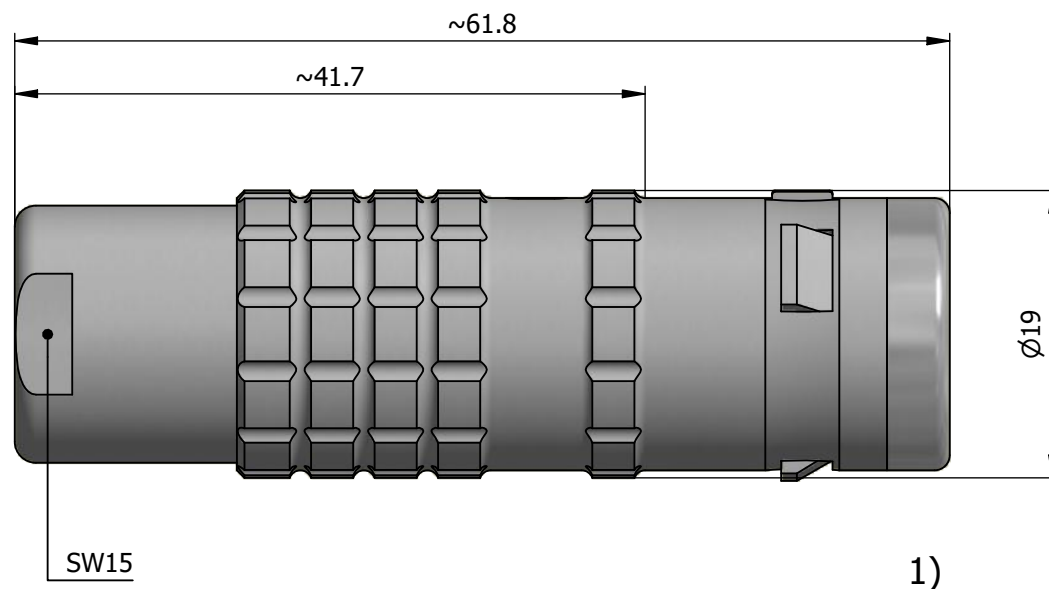

All dimensions are in millimeters (mm)

Alignment Key
Front View

Insert Configuration
Rear View

Note:

1) This picture is generic and for illustrative purposes only, and may show different keying, materials, colour, finish, and contact configuration. Minor shape or feature variations to actual item may be present.

All additional information are documented on the datasheet (See below link or QR Code)
www.lemo.com/pdf/FGC.3K.304.CYZC11H.pdf

Model	Alignment Key	Series	Insert Config.	Housing	Insulator	Contact	Collet Type	Cable Ø	Variant
FGC	.3K	.304	.CYZC	11H					