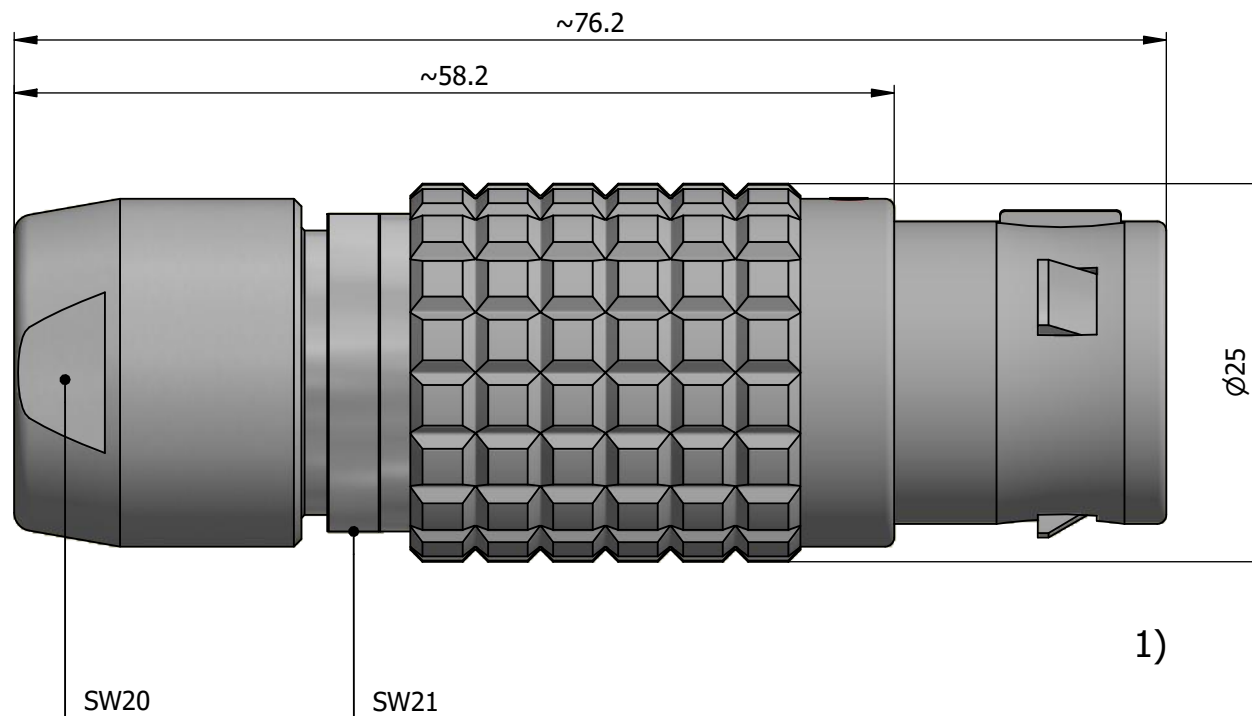

All dimensions are in millimeters (mm)

Alignment Key  
Front View

Insert Configuration  
Rear View

**Note:**

1) This picture is generic and for illustrative purposes only, and may show different keying, materials, colour, finish, and contact configuration. Minor shape or feature variations to actual item may be present.

All additional information are documented on the datasheet (See below link or QR Code)  
[www.lemo.com/pdf/FGC.4B.320.CLAD12.pdf](http://www.lemo.com/pdf/FGC.4B.320.CLAD12.pdf)

Model	Alignment Key	Series	Insert Config.	Housing	Insulator	Contact	Collet Type	Cable $\phi$	Variant
FGC	.4B	.320	.CLAD	12					