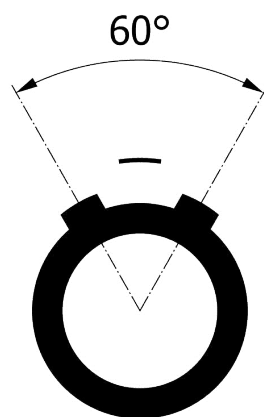

All dimensions are in millimeters (mm)

Alignment Key
Front View

Insert Configuration
Rear View

Note:

1) This picture is generic and for illustrative purposes only, and may show different keying, materials, colour, finish, and contact configuration. Minor shape or feature variations to actual item may be present.

All additional information are documented on the datasheet (See below link or QR Code)
www.lemo.com/pdf/FGC.4K.320.CLAC90Z.pdf

Model	Alignment Key	Series	Insert Config.	Housing	Insulator	Contact	Collet Type	Cable Ø	Variant
FGC	.4K	.320	.CLAC90Z						

Datasheet

Straight plug, cable collet and nut for fitting a bend relief

Series 4K

LEMO
 LEMO SA
 Chemin des Champs-Courbes 28
 1024 Ecublens - SWITZERLAND

Tel. (+41 21) 695 16 00
 email : info@lemo.com
 www.lemo.com