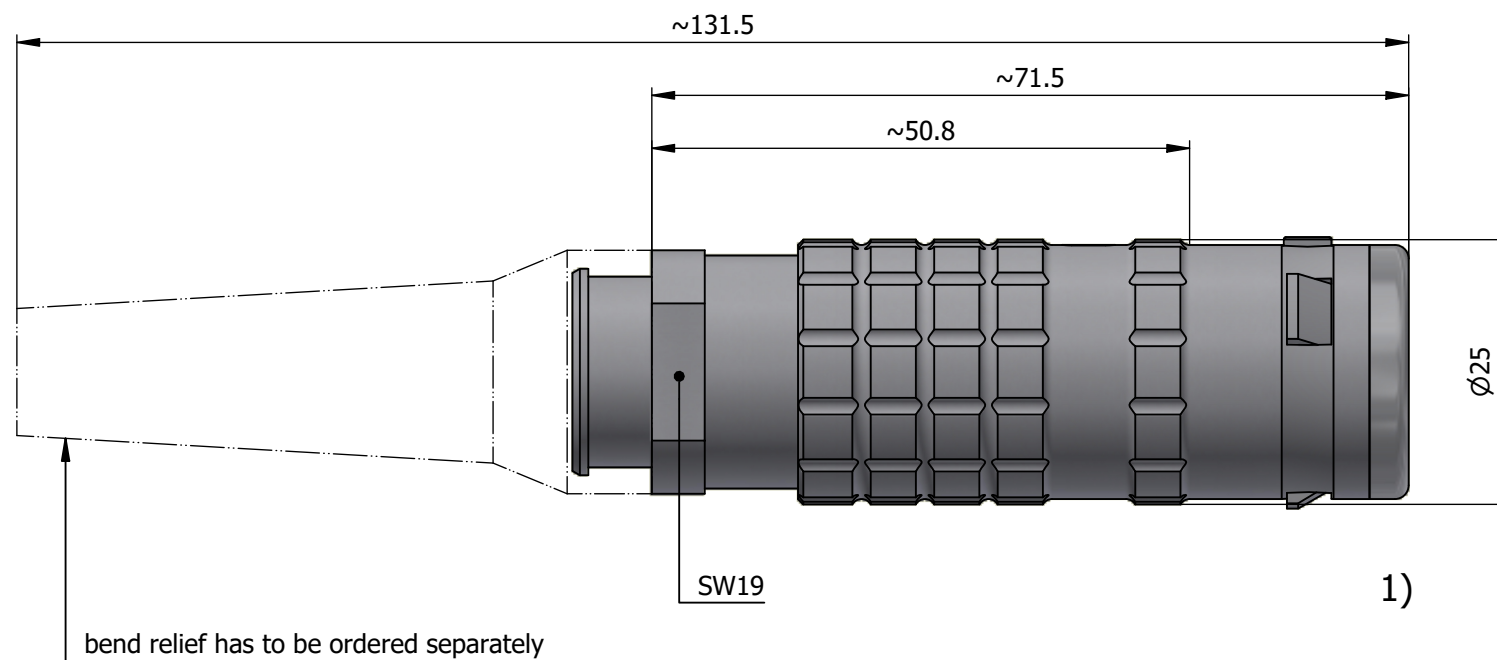

All dimensions are in millimeters (mm)

Alignment Key
Front View

Insert Configuration
Rear View

Note:

1) This picture is generic and for illustrative purposes only, and may show different keying, materials, colour, finish, and contact configuration. Minor shape or feature variations to actual item may be present.

All additional information are documented on the datasheet (See below link or QR Code)
www.lemo.com/pdf/FGC.4K.320.CLAC90Z.pdf

Model	Alignment Key	Series	Insert Config.	Housing	Insulator	Contact	Collet Type	Cable Ø	Variant
FGC	.4K	.320	.CLAC90Z						