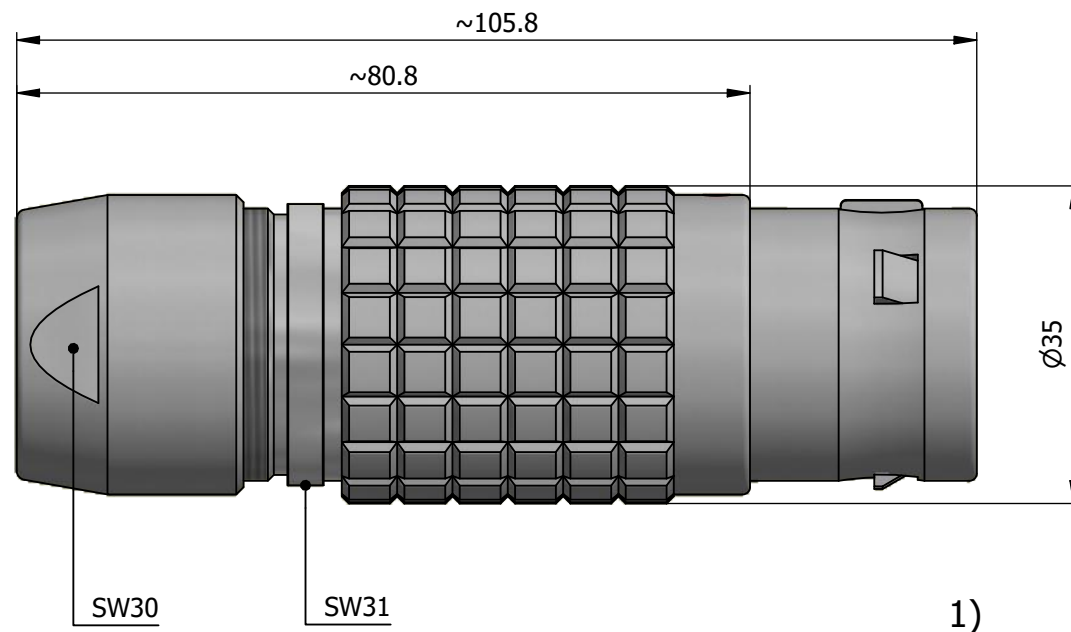

All dimensions are in millimeters (mm)

Alignment Key
Front View

Insert Configuration
Rear View

Note:

1) This picture is generic and for illustrative purposes only, and may show different keying, materials, colour, finish, and contact configuration. Minor shape or feature variations to actual item may be present.

All additional information are documented on the datasheet (See below link or QR Code)
www.lemo.com/pdf/FGC.5B.350.CYCD19.pdf

Model	Alignment Key	Series	Insert Config.	Housing	Insulator	Contact	Collet Type	Cable Ø	Variant
FGC		5B						350	CYCD19