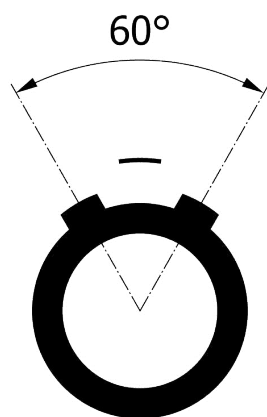

All dimensions are in millimeters (mm)

Alignment Key
Front View

Insert Configuration
Rear View

Note:

1) This picture is generic and for illustrative purposes only, and may show different keying, materials, colour, finish, and contact configuration. Minor shape or feature variations to actual item may be present.

All additional information are documented on the datasheet (See below link or QR Code)
www.lemo.com/pdf/FGC.5B.350.CYCD19.pdf

Model	Alignment Key	Series	Insert Config.	Housing	Insulator	Contact	Collet Type	Cable Ø	Variant
FGC		5B						350	CYCD19