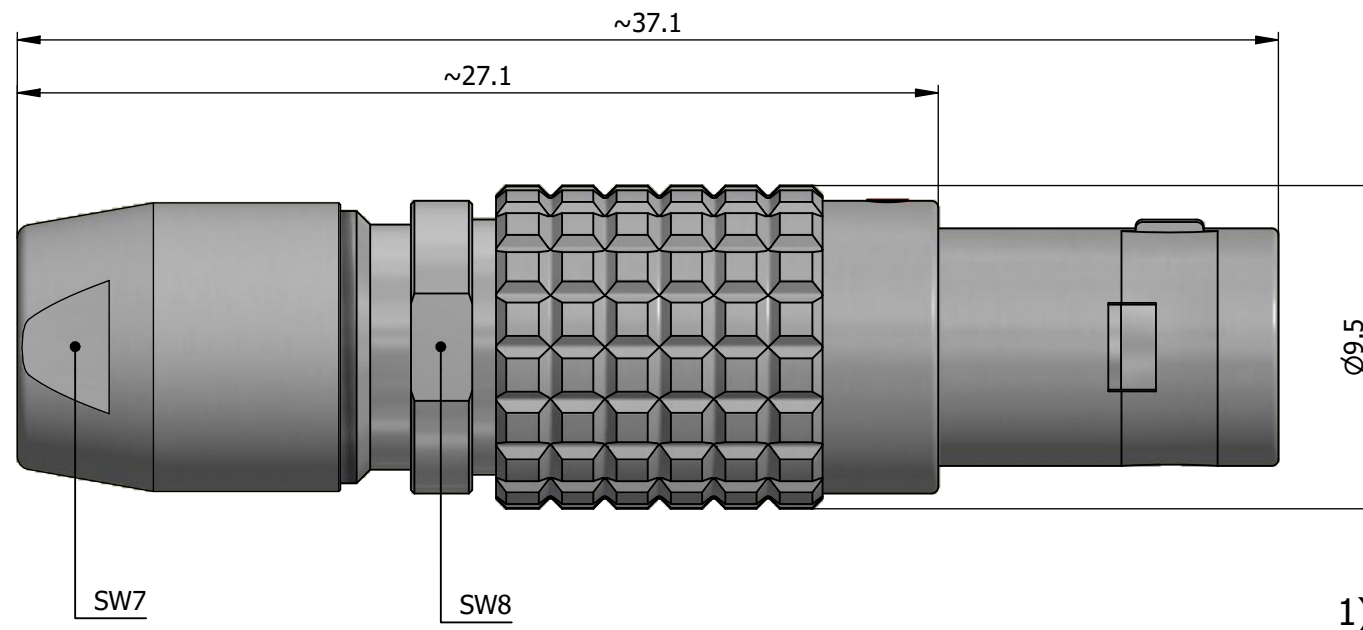

All dimensions are in millimeters (mm)

Alignment Key  
Front View

Insert Configuration  
Rear View

1)

**Note:**

1) This picture is generic and for illustrative purposes only, and may show different keying, materials, colour, finish, and contact configuration. Minor shape or feature variations to actual item may be present.

All additional information are documented on the datasheet (See below link or QR Code)  
[www.lemo.com/pdf/FGD.0B.305.CLAD42.pdf](http://www.lemo.com/pdf/FGD.0B.305.CLAD42.pdf)

Model	Alignment Key	Series	Insert Config.	Housing	Insulator	Contact	Collet Type	Cable Ø	Variant
FGD	.0B	.305	.CLAD42						