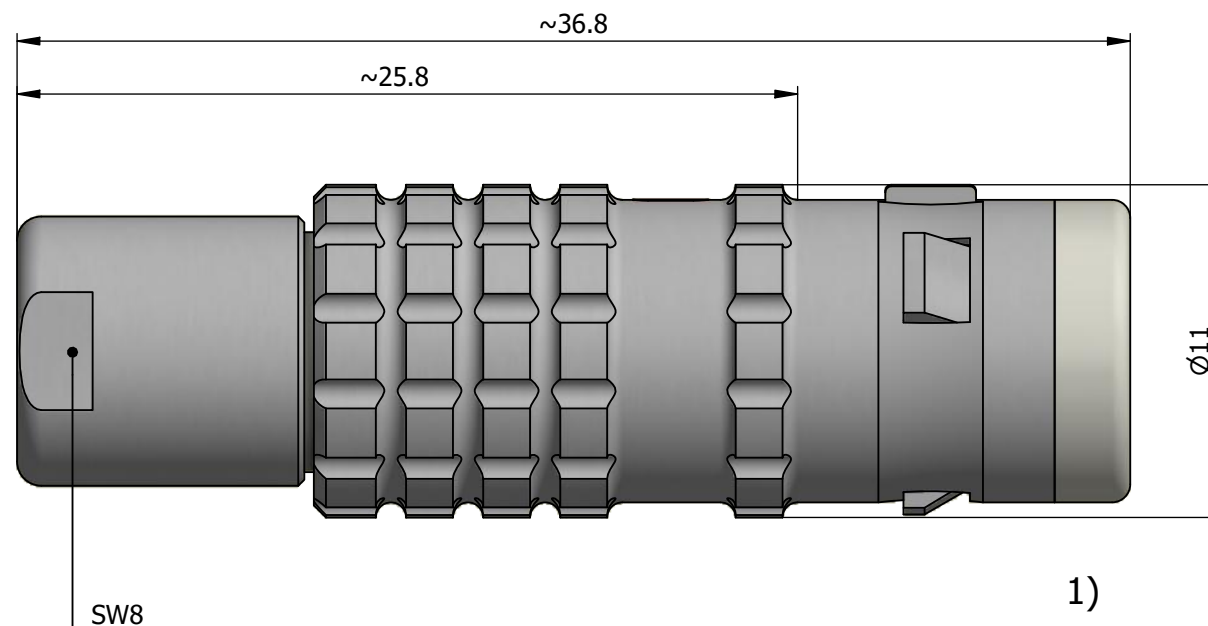

All dimensions are in millimeters (mm)

Alignment Key  
Front View

Insert Configuration  
Rear View

**Note:**

1) This picture is generic and for illustrative purposes only, and may show different keying, materials, colour, finish, and contact configuration. Minor shape or feature variations to actual item may be present.

All additional information are documented on the datasheet (See below link or QR Code)  
[www.lemo.com/pdf/FGD.0K.305.CYCC50.pdf](http://www.lemo.com/pdf/FGD.0K.305.CYCC50.pdf)

Model	Alignment Key	Series	Insert Config.	Housing	Insulator	Contact	Collet Type	Cable Ø	Variant
FGD	.OK	.305	.CYCC50						