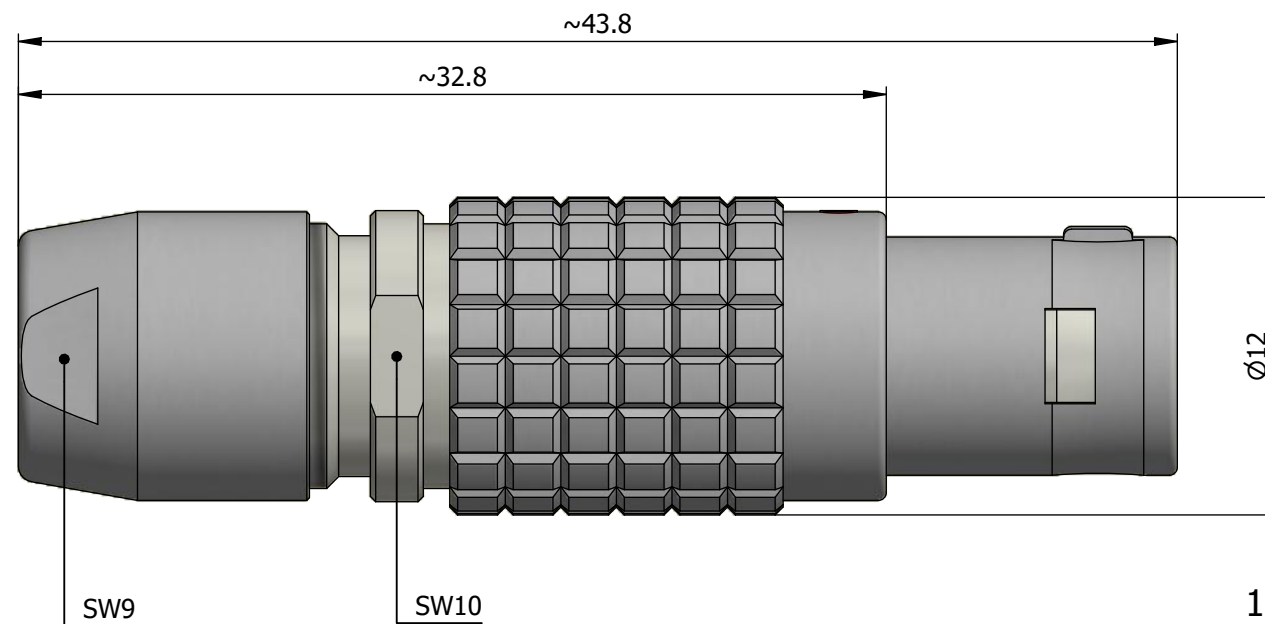

All dimensions are in millimeters (mm)

Alignment Key
Front View

Insert Configuration
Rear View

Note:

1) This picture is generic and for illustrative purposes only, and may show different keying, materials, colour, finish, and contact configuration. Minor shape or feature variations to actual item may be present.

All additional information are documented on the datasheet (See below link or QR Code)
www.lemo.com/pdf/FGD.1B.302.CLAD52.pdf

Model	Alignment Key	Series	Insert Config.	Housing	Insulator	Contact	Collet Type	Cable Ø	Variant
FGD	.1B	.302	.CLAD52						

<p>Datasheet</p>	<p>Straight plug, cable collet</p> <p>Series 1B</p>		<table border="1"> <tr> <td>Drawn</td> <td>18.11.2021</td> <td>MARI/MARI</td> </tr> <tr> <td>Checked</td> <td>18.11.2021</td> <td>OBAR</td> </tr> <tr> <td>Modified</td> <td>00</td> <td>18.11.2021/MARI</td> </tr> </table>	Drawn	18.11.2021	MARI/MARI	Checked	18.11.2021	OBAR	Modified	00	18.11.2021/MARI
	Drawn	18.11.2021	MARI/MARI									
	Checked	18.11.2021	OBAR									
	Modified	00	18.11.2021/MARI									
<p>LEMO SA Chemin des Champs-Courbes 28 1024 Ecublens - SWITZERLAND</p>		<p>Tel. (+41 21) 695 16 00 email : info@lemo.com www.lemo.com</p>										
CD	<p>FGD.1B.302.CLAD52</p>											