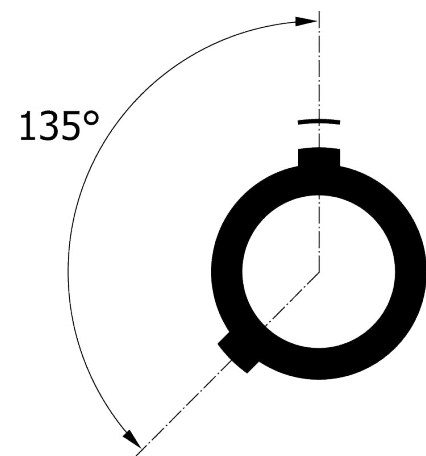

All dimensions are in millimeters (mm)

Alignment Key
Front View

Insert Configuration
Rear View

Note:

1) This picture is generic and for illustrative purposes only, and may show different keying, materials, colour, finish, and contact configuration. Minor shape or feature variations to actual item may be present.

All additional information are documented on the datasheet (See below link or QR Code)
www.lemo.com/pdf/FGD.1B.303.CLAD42.pdf

Model	Alignment Key	Series	Insert Config.	Housing	Insulator	Contact	Collet Type	Cable Ø	Variant
FGD	.1B	.303	.CLAD42						