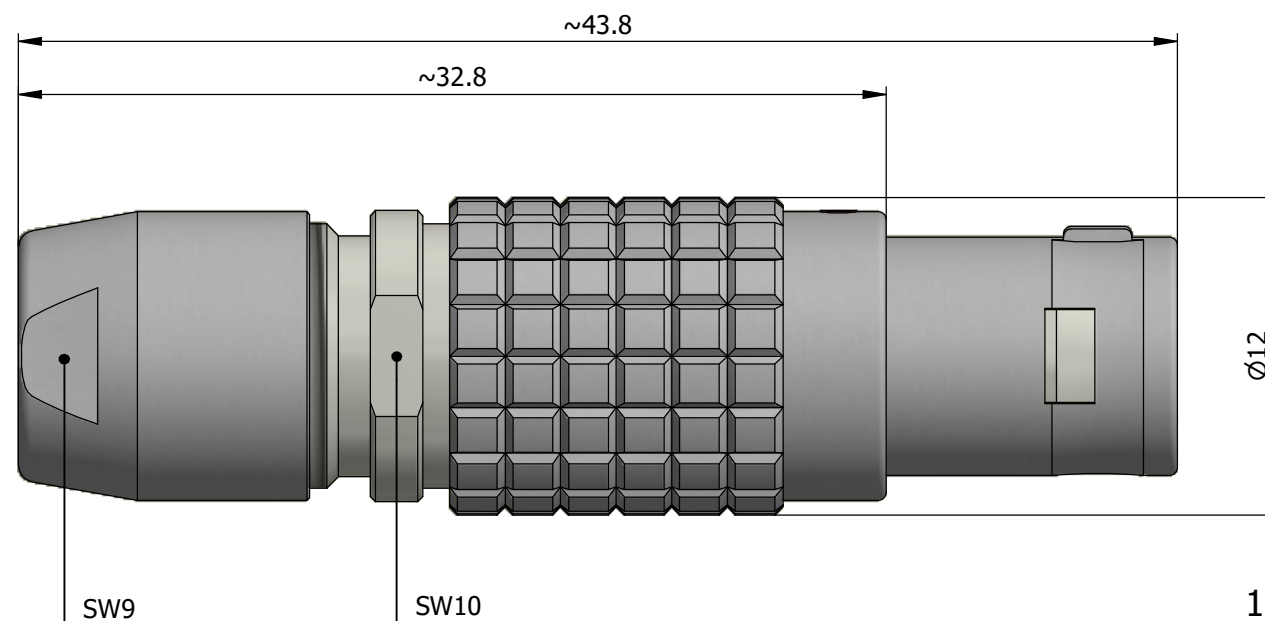

All dimensions are in millimeters (mm)

Alignment Key
Front View

Insert Configuration
Rear View

Note:

1) This picture is generic and for illustrative purposes only, and may show different keying, materials, colour, finish, and contact configuration. Minor shape or feature variations to actual item may be present.

All additional information are documented on the datasheet (See below link or QR Code)
www.lemo.com/pdf/FGD.1B.303.CLAD42.pdf

Model	Alignment Key	Series	Insert Config.	Housing	Insulator	Contact	Collet Type	Cable Ø	Variant
FGD	.1B	.303	.CLAD42						